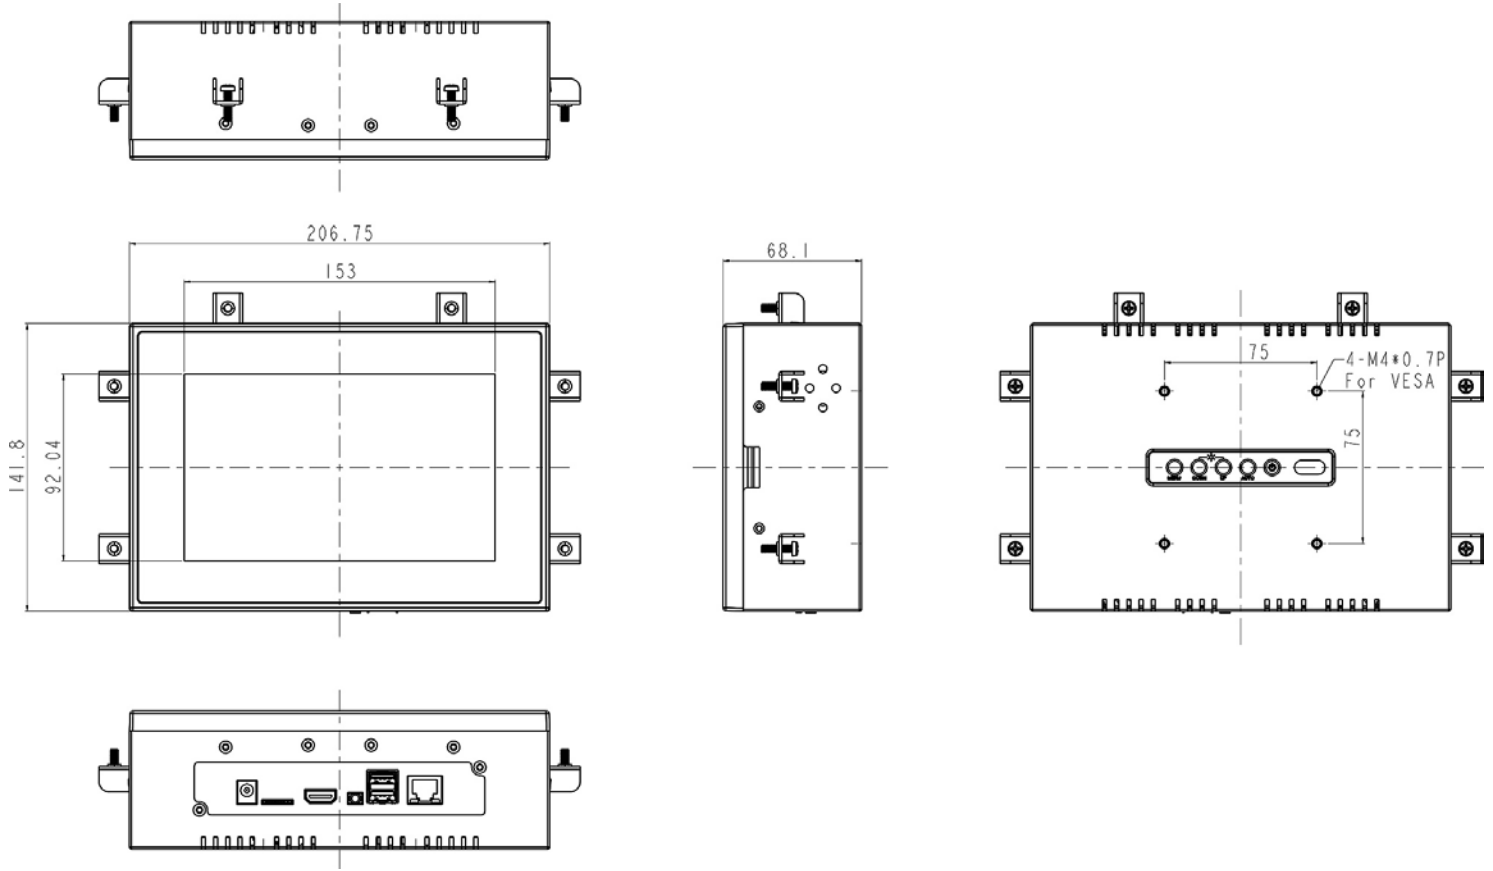

MECHANICAL DRAWING: