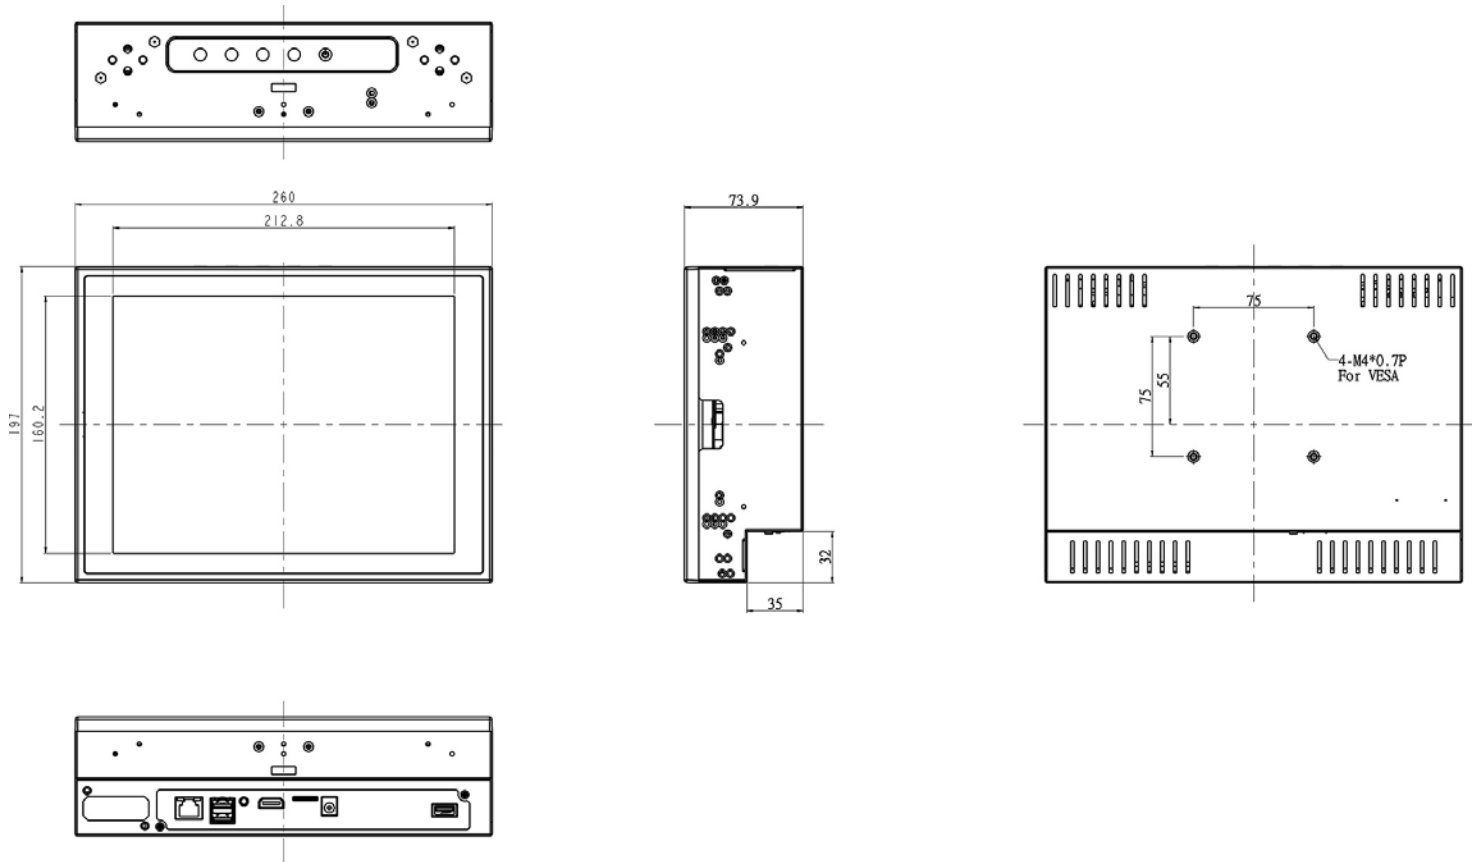

MECHANICAL DRAWING: