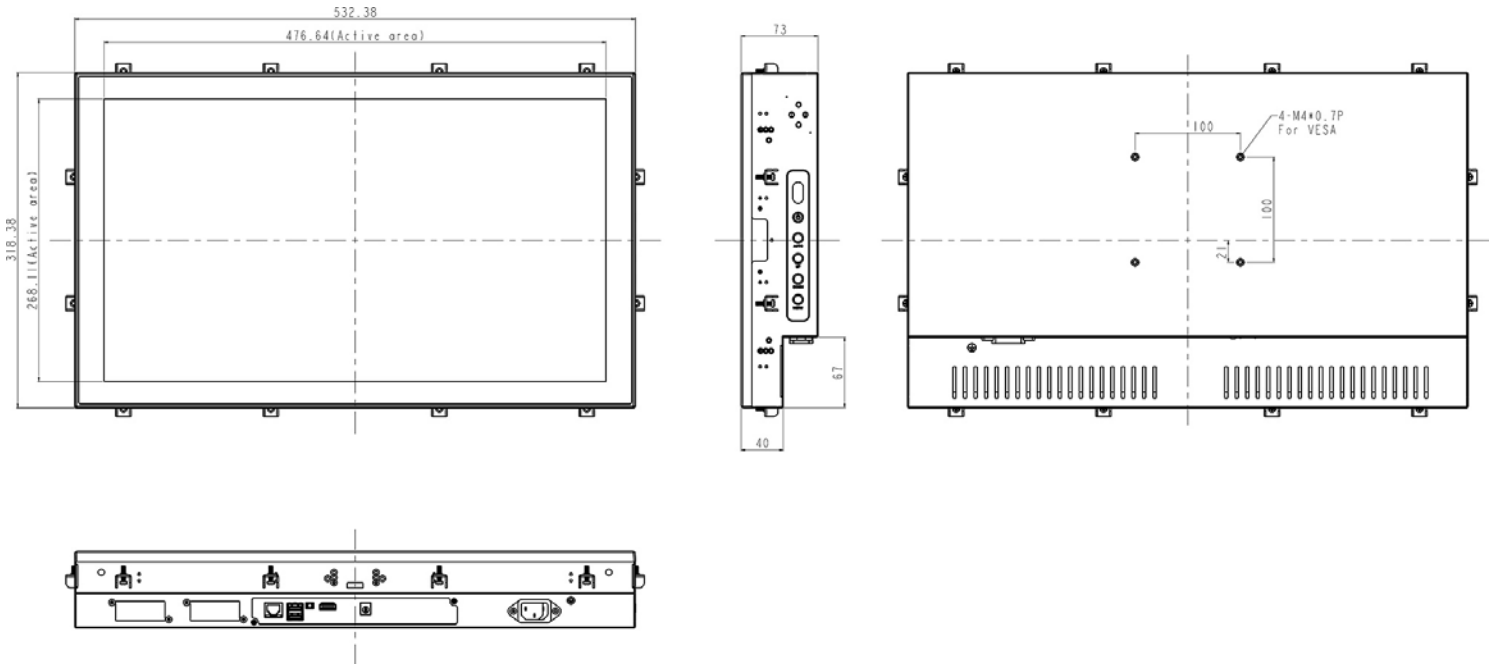

MECHANICAL DRAWING: