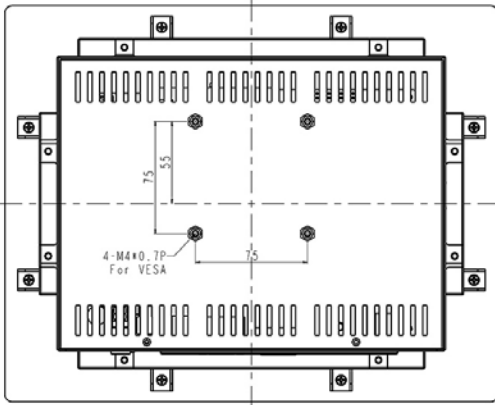

NEMA4X/IP65 FRONT STAINLESS STEEL PANEL MOUNT PANEL PC

Panel PC IP65 front Stainless Panel Mount, 10.4" LCD monitor, 800 x 600, LED 1000 nits, Intel Core i5 CPU, Dual Channel DDR4 SO-DIMM 2400 MHz, 2 x Display Port, 4 x USB, 2 x LAN

Model: EMCS1040HB-i5

FEATURES:

- Modularize mechanical design provides flexible product configuration and easy maintenance
- Optional build-in touch screen for interactive application
- Intel Core i5 Processors
- Intel 8th Gen (Whiskey lake-U)
- Supports Dual Channel DDR4 SO-DIMM 2400 MHz, up to 32GB
- 2 x Display Port, 4 x USB, 2 x LAN
- IP65 front side sealed for water-dust proof

SPECIFICATIONS:

Panel	Cell Type / Glass Surface	TFT LCD / Black Anti-Glare, low reflection coating
	Aspect Ratio / Size	4 : 3 / 10.4" viewable diagonal area
	Active Area / Pixel Pitch	211.2(H) x 158.4(V) mm / 0.264(H) x 0.264(V) mm
	Native Resolution / Colors	800(H) x 600(V) / 262 K
	Brightness / Contrast	1000 cd/m ² (typ) / 600 : 1
	Response Time	< 35 ms
	Viewing Angle (typical)	H. 140° (- 70° ~ + 70°) , V. 120° (- 60° ~ + 60°)
	Light Source	LED backlight, Long life, 35,000 hrs (typ)
System	CPU	Intel Core i5 Processors Intel 8th Gen (Whiskey lake-U) Core™ MCP Processors
	System / Graphic Chipset	SoC
	System Memory	Supports Dual Channel DDR4 SO-DIMM 2400 MHz, up to 32GB
	HDD	2 x SATA
	I/O port	2 x Display port
		4 x USB 3.0
		2 x LAN
Expansion	1 x Power	
Power	Power Input	12V DC-IN (Lockable connector)
	Power Consumption	45 Watt, <1 Watt
Operating Condition	Temperature / Humidity	0°C ~ 50°C (32°F ~ 122°F) , 10% ~ 90% (no condensation)
Dimensions	Physical	Please refer to Drawing
	Carton	W x H x D = TBD

MECHANICAL DRAWING:

Wall Max Depth is 12mm.