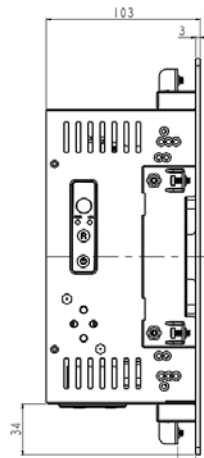

NEMA4X/IP65 FRONT STAINLESS STEEL PANEL MOUNT PANEL PC

Panel PC IP65 front Stainless Panel Mount, 10.4" LCD monitor, 800 x 600, LED 1000 nits, Intel Core i5 CPU, Dual Channel DDR4 SO-DIMM 2400 MHz, 2 x Display Port, 4 x USB, 2 x LAN

Model: EMCS1040HB-i5

FEATURES:

- Modularize mechanical design provides flexible product configuration and easy maintenance
- Optional build-in touch screen for interactive application
- Intel Core i5 Processors
- Intel 8th Gen (Whiskey lake-U)
- Supports Dual Channel DDR4 SO-DIMM 2400 MHz, up to 32GB
- 2 x Display Port, 4 x USB, 2 x LAN
- IP65 front side sealed for water-dust proof

SPECIFICATIONS:

Panel	Cell Type / Glass Surface	TFT LCD / Black Anti-Glare, low reflection coating
	Aspect Ratio / Size	4 : 3 / 10.4" viewable diagonal area
	Active Area / Pixel Pitch	211.2(H) x 158.4(V) mm / 0.264(H) x 0.264(V) mm
	Native Resolution / Colors	800(H) x 600(V) / 262 K
	Brightness / Contrast	1000 cd/m ² (typ) / 600 : 1
	Response Time	< 35 ms
	Viewing Angle (typical)	H. 140° (- 70° ~ + 70°) , V. 120° (- 60° ~ + 60°)
	Light Source	LED backlight, Long life, 35,000 hrs (typ)
System	CPU	Intel Core i5 Processors Intel 8th Gen (Whiskey lake-U) Core™ MCP Processors
	System / Graphic Chipset	SoC
	System Memory	Supports Dual Channel DDR4 SO-DIMM 2400 MHz, up to 32GB
	HDD	2 x SATA
	I/O port	2 x Display port
		4 x USB 3.0
		2 x LAN
Expansion	1 x Power	
Power	Power Input	12V DC-IN (Lockable connector)
	Power Consumption	45 Watt, <1 Watt
Operating Condition	Temperature / Humidity	0°C ~ 50°C (32°F ~ 122°F) , 10% ~ 90% (no condensation)
Dimensions	Physical	Please refer to Drawing
	Carton	W x H x D = TBD

MECHANICAL DRAWING:

Wall Max Depth is 12mm.