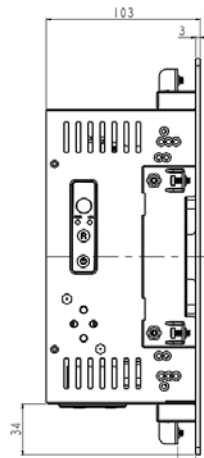

NEMA4X/IP65 FRONT STAINLESS STEEL PANEL MOUNT PANEL PC

Panel PC IP65 front Stainless Panel Mount, 10.4" LCD monitor, 800 x 600, LED 1000 nits, Intel Core i7 CPU, Dual Channel DDR4 SO-DIMM 2400 MHz, 2 x Display Port, 4 x USB, 2 x LAN

Model: EMCS1040HB-i7

FEATURES:

- Modularize mechanical design provides flexible product configuration and easy maintenance
- Optional build-in touch screen for interactive application
- Intel Core i7 Processors
- Intel 8th Gen (Whiskey lake-U)
- Supports Dual Channel DDR4 SO-DIMM 2400 MHz, up to 32GB
- 2 x Display Port, 4 x USB, 2 x LAN
- IP65 front side sealed for water-dust proof

SPECIFICATIONS:

Panel	Cell Type / Glass Surface	TFT LCD / Black Anti-Glare, low reflection coating
	Aspect Ratio / Size	4 : 3 / 10.4" viewable diagonal area
	Active Area / Pixel Pitch	211.2(H) x 158.4(V) mm / 0.264(H) x 0.264(V) mm
	Native Resolution / Colors	800(H) x 600(V) / 262 K
	Brightness / Contrast	1000 cd/m ² (typ) / 600 : 1
	Response Time	< 35 ms
	Viewing Angle (typical)	H. 140° (- 70° ~ + 70°) , V. 120° (- 60° ~ + 60°)
	Light Source	LED backlight, Long life, 35,000 hrs (typ)
System	CPU	Intel Core i7 Processors Intel 8th Gen (Whiskey lake-U) Core™ MCP Processors
	System / Graphic Chipset	SoC
	System Memory	Supports Dual Channel DDR4 SO-DIMM 2400 MHz, up to 32GB
	HDD	2 x SATA
	I/O port	2 x Display port
		4 x USB 3.0
		2 x LAN
Expansion	1 x Power	
Power	Power Input	12V DC-IN (Lockable connector)
	Power Consumption	45 Watt, <1 Watt
Operating Condition	Temperature / Humidity	0°C ~ 50°C (32°F ~ 122°F) , 10% ~ 90% (no condensation)
Dimensions	Physical	Please refer to Drawing
	Carton	W x H x D = TBD

MECHANICAL DRAWING:

Wall Max Depth is 12mm.