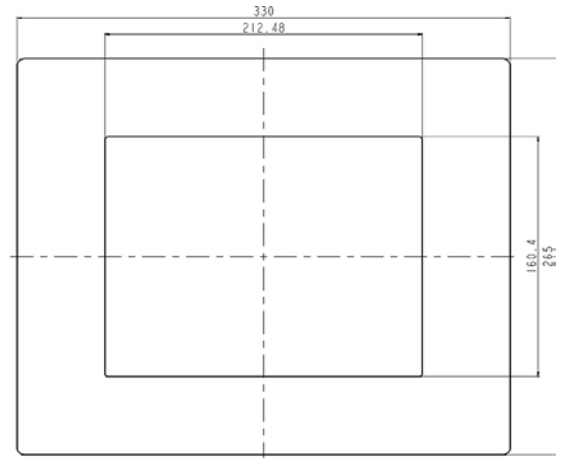

NEMA4X/IP65 FRONT STAINLESS STEEL PANEL MOUNT PANEL PC

Panel PC IP65 front Stainless Panel Mount, 10.4" LCD monitor, 800 x 600, LED 1000 nits, Intel Core i7 CPU, Dual Channel DDR4 SO-DIMM 2400 MHz, 2 x Display Port, 4 x USB, 2 x LAN

SPECIFICATIONS:

Panel	Cell Type / Glass Surface	TFT LCD / Black Anti-Glare, low reflection coating
	Aspect Ratio / Size	4 : 3 / 10.4" viewable diagonal area
	Active Area / Pixel Pitch	211.2(H) x 158.4(V) mm / 0.264(H) x 0.264(V) mm
	Native Resolution / Colors	800(H) x 600(V) / 262 K
	Brightness / Contrast	1000 cd/m ² (typ) / 600 : 1
	Response Time	< 35 ms
	Viewing Angle (typical)	H. 140° (- 70° ~ + 70°) , V. 120° (- 60° ~ + 60°)
	Light Source	LED backlight, Long life, 35,000 hrs (typ)
System	CPU	Intel Core i7 Processors Intel 8th Gen (Whiskey lake-U) Core™ MCP Processors
	System / Graphic Chipset	SoC
	System Memory	Supports Dual Channel DDR4 SO-DIMM 2400 MHz, up to 32GB
	HDD	2 x SATA
	I/O port	2 x Display port
		4 x USB 3.0
		2 x LAN
Expansion	1 x Power	
Power	Power Input	12V DC-IN (Lockable connector)
	Power Consumption	45 Watt, <1 Watt
Operating Condition	Temperature / Humidity	0°C ~ 50°C (32°F ~ 122°F) , 10% ~ 90% (no condensation)
Dimensions	Physical	Please refer to Drawing
	Carton	W x H x D = TBD

MECHANICAL DRAWING:

Wall Max Depth is 12mm.