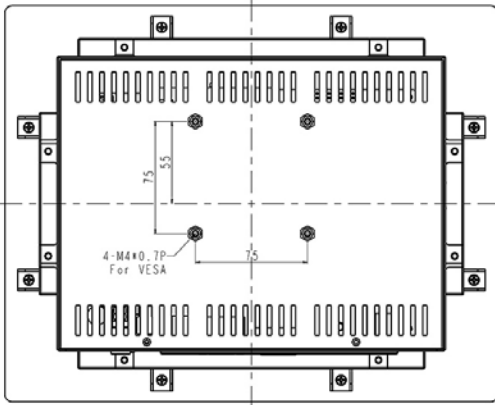

NEMA4X/IP65 FRONT STAINLESS STEEL PANEL MOUNT PANEL PC

Panel PC IP65 front Stainless Panel Mount, 10.4" LCD monitor, 800 x 600, LED 1000 nits, Intel Core i7 CPU, Dual Channel DDR4 SO-DIMM 2400 MHz, 2 x Display Port, 4 x USB, 2 x LAN

Model: EMCS1040HB-i7

FEATURES:

- Modularize mechanical design provides flexible product configuration and easy maintenance
- Optional build-in touch screen for interactive application
- Intel Core i7 Processors
- Intel 8th Gen (Whiskey lake-U)
- Supports Dual Channel DDR4 SO-DIMM 2400 MHz, up to 32GB
- 2 x Display Port, 4 x USB, 2 x LAN
- IP65 front side sealed for water-dust proof

SPECIFICATIONS:

Panel	Cell Type / Glass Surface	TFT LCD / Black Anti-Glare, low reflection coating
	Aspect Ratio / Size	4 : 3 / 10.4" viewable diagonal area
	Active Area / Pixel Pitch	211.2(H) x 158.4(V) mm / 0.264(H) x 0.264(V) mm
	Native Resolution / Colors	800(H) x 600(V) / 262 K
	Brightness / Contrast	1000 cd/m ² (typ) / 600 : 1
	Response Time	< 35 ms
	Viewing Angle (typical)	H. 140° (- 70° ~ + 70°) , V. 120° (- 60° ~ + 60°)
	Light Source	LED backlight, Long life, 35,000 hrs (typ)
System	CPU	Intel Core i7 Processors Intel 8th Gen (Whiskey lake-U) Core™ MCP Processors
	System / Graphic Chipset	SoC
	System Memory	Supports Dual Channel DDR4 SO-DIMM 2400 MHz, up to 32GB
	HDD	2 x SATA
	I/O port	2 x Display port
		4 x USB 3.0
		2 x LAN
Expansion	1 x Power	
Power	Power Input	12V DC-IN (Lockable connector)
	Power Consumption	45 Watt, <1 Watt
Operating Condition	Temperature / Humidity	0°C ~ 50°C (32°F ~ 122°F) , 10% ~ 90% (no condensation)
Dimensions	Physical	Please refer to Drawing
	Carton	W x H x D = TBD

MECHANICAL DRAWING:

Wall Max Depth is 12mm.