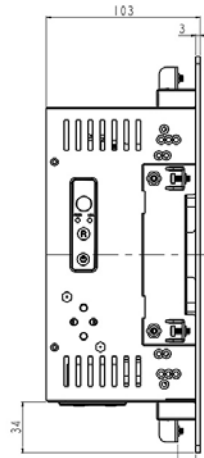

NEMA4X/IP65 FRONT STAINLESS STEEL PANEL MOUNT PANEL PC

Panel PC IP65 front Stainless Panel Mount, 10.4" LCD monitor, 800 x 600, LED 350 nits, Wide Temperature, Intel Core i7 CPU, Dual Channel DDR4 SO-DIMM 2400 MHz, 2 x Display Port, 4 x USB, 2 x LAN

Model: EMCS1040WT-i7

FEATURES:

- Modularize mechanical design provides flexible product configuration and easy maintenance
- Optional build-in touch screen for interactive application
- Intel Core i7 Processors
- Intel 8th Gen (Whiskey lake-U)
- Supports Dual Channel DDR4 SO-DIMM 2400 MHz, up to 32GB
- 2 x Display Port, 4 x USB, 2 x LAN
- IP65 front side sealed for water-dust proof

SPECIFICATIONS:

Panel	Cell Type / Glass Surface	TFT LCD / Black Anti-Glare, low reflection coating
	Aspect Ratio / Size	4 : 3 / 10.4" viewable diagonal area
	Active Area / Pixel Pitch	211.2(H) x 158.4(V) mm / 0.264(H) x 0.264(V) mm
	Native Resolution / Colors	800(H) x 600(V) / 262 K
	Brightness / Contrast	350 cd/m ² (typ) / 600 : 1
	Response Time	< 35 ms
	Viewing Angle (typical)	H. 160° (- 80° ~ + 80°) , V. 120° (- 60° ~ + 60°)
	Light Source	LED backlight, Long life, 35,000 hrs (typ)
System	CPU	Intel Core i7 Processors Intel 8th Gen (Whiskey lake-U) Core™ MCP Processors
	System / Graphic Chipset	SoC
	System Memory	Supports Dual Channel DDR4 SO-DIMM 2400 MHz, up to 32GB
	HDD	2 x SATA
	I/O port	2 x Display port
		4 x USB 3.0
		2 x LAN
Expansion	1 x Power	
	Expansion	N/A
Power	Power Input	12V DC-IN (Lockable connector)
	Power Consumption	44.375 Watt, <1 Watt
Operating Condition	Temperature / Humidity	-30°C ~ 70°C (-22°F ~ 158°F) , 10% ~ 90% (no condensation)
Dimensions	Physical	Please refer to Drawing
	Carton	W x H x D = TBD

MECHANICAL DRAWING:

Wall Max Depth is 12mm.