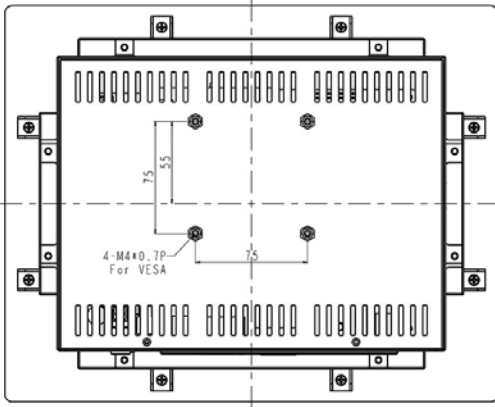

NEMA4X/IP65 FRONT STAINLESS STEEL PANEL MOUNT PANEL PC

Panel PC IP65 front Stainless Panel Mount, 10.4" LCD monitor, 800 x 600, LED 350 nits, Wide Temperature, Intel Core i7 CPU, Dual Channel DDR4 SO-DIMM 2400 MHz, 2 x Display Port, 4 x USB, 2 x LAN

Model: EMCS1040WT-i7

FEATURES:

- Modularize mechanical design provides flexible product configuration and easy maintenance
- Optional build-in touch screen for interactive application
- Intel Core i7 Processors
- Intel 8th Gen (Whiskey lake-U)
- Supports Dual Channel DDR4 SO-DIMM 2400 MHz, up to 32GB
- 2 x Display Port, 4 x USB, 2 x LAN
- IP65 front side sealed for water-dust proof

SPECIFICATIONS:

Panel	Cell Type / Glass Surface	TFT LCD / Black Anti-Glare, low reflection coating
	Aspect Ratio / Size	4 : 3 / 10.4" viewable diagonal area
	Active Area / Pixel Pitch	211.2(H) x 158.4(V) mm / 0.264(H) x 0.264(V) mm
	Native Resolution / Colors	800(H) x 600(V) / 262 K
	Brightness / Contrast	350 cd/m ² (typ) / 600 : 1
	Response Time	< 35 ms
	Viewing Angle (typical)	H. 160° (- 80° ~ + 80°) , V. 120° (- 60° ~ + 60°)
	Light Source	LED backlight, Long life, 35,000 hrs (typ)
System	CPU	Intel Core i7 Processors Intel 8th Gen (Whiskey lake-U) Core™ MCP Processors
	System / Graphic Chipset	SoC
	System Memory	Supports Dual Channel DDR4 SO-DIMM 2400 MHz, up to 32GB
	HDD	2 x SATA
	I/O port	2 x Display port
		4 x USB 3.0
		2 x LAN
Expansion	1 x Power	
	Expansion	N/A
Power	Power Input	12V DC-IN (Lockable connector)
	Power Consumption	44.375 Watt, <1 Watt
Operating Condition	Temperature / Humidity	-30°C ~ 70°C (-22°F ~ 158°F) , 10% ~ 90% (no condensation)
Dimensions	Physical	Please refer to Drawing
	Carton	W x H x D = TBD

MECHANICAL DRAWING:

Wall Max Depth is 12mm.