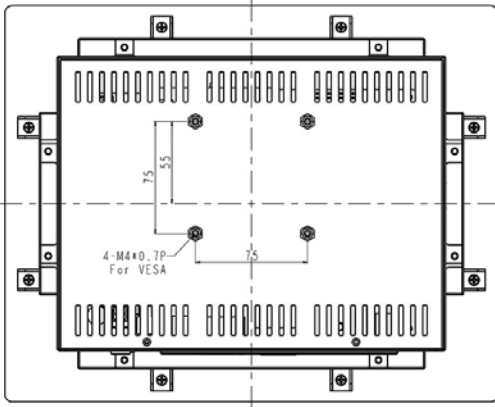

# NEMA4X/IP65 FRONT STAINLESS STEEL PANEL MOUNT PANEL PC

Panel PC IP65 front Stainless Panel Mount, 10.4" LCD monitor, 1024 x 768, LED 350 nits, Intel Core i5 CPU, Dual Channel DDR4 SO-DIMM 2400 MHz, 2 x Display Port, 4 x USB, 2 x LAN

## FEATURES:

- Modularize mechanical design provides flexible product configuration and easy maintenance
- Optional build-in touch screen for interactive application
- Intel® Core i5 Processors
- Intel® 8th Gen (Whiskey lake-U)
- Supports Dual Channel DDR4 SO-DIMM 2400 MHz, up to 32GB
- 2 x Display Port, 4 x USB, 2 x LAN
- IP65 front side sealed for water-dust proof

## SPECIFICATIONS:

<b>Panel</b>	Cell Type / Glass Surface	TFT LCD / Black Anti-Glare, low reflection coating
	Aspect Ratio / Size	4 : 3 / 10.4" viewable diagonal area
	Active Area / Pixel Pitch	210.4(H) x 157.8(V) mm / 0.2055(H) x 0.2055(V) mm
	Native Resolution / Colors	1024(H) x 768(V) / 16.2 M
	Brightness / Contrast	350 cd/m <sup>2</sup> (typ) / 600 : 1
	Response Time	< 25 ms
	Viewing Angle (typical)	H. 160° (- 80° ~ + 80°) , V. 140° (- 70° ~ + 70°)
	Light Source	LED backlight, Long life, 35,000 hrs (typ)
<b>System</b>	CPU	Intel® Core i5 Processors Intel® 8th Gen (Whiskey lake-U) Core™ MCP Processors
	System / Graphic Chipset	SoC
	System Memory	Supports Dual Channel DDR4 SO-DIMM 2400 MHz, up to 32GB
	HDD	2 x SATA
	I/O port	2 x Display port
		4 x USB 3.0
		2 x LAN
Expansions	1 x Power	
	N/A	
<b>Power</b>	Power Input	12V DC-IN (Lockable connector)
	Power Consumption	52.5 Watt, <1 Watt
<b>Operating Condition</b>	Temperature / Humidity	0°C ~ 50°C (32°F ~ 122°F) , 10% ~ 90% (no condensation)
<b>Dimensions</b>	Physical	Please refer to Drawing
	Carton	W x H x D = TBD

MECHANICAL DRAWING:

Wall Max Depth is 12mm.