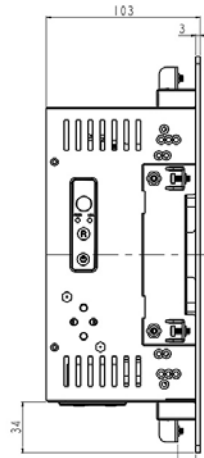

# NEMA4X/IP65 FRONT STAINLESS STEEL PANEL MOUNT PANEL PC

Panel PC IP65 front Stainless Panel Mount, 10.4" LCD monitor, 1024 x 768, LED 350 nits, Intel Core i5 CPU, Dual Channel DDR4 SO-DIMM 2400 MHz, 2 x Display Port, 4 x USB, 2 x LAN

## SPECIFICATIONS:

<b>Panel</b>	Cell Type / Glass Surface	TFT LCD / Black Anti-Glare, low reflection coating
	Aspect Ratio / Size	4 : 3 / 10.4" viewable diagonal area
	Active Area / Pixel Pitch	210.4(H) x 157.8(V) mm / 0.2055(H) x 0.2055(V) mm
	Native Resolution / Colors	1024(H) x 768(V) / 16.2 M
	Brightness / Contrast	350 cd/m <sup>2</sup> (typ) / 600 : 1
	Response Time	< 25 ms
	Viewing Angle (typical)	H. 160° (- 80° ~ + 80°) , V. 140° (- 70° ~ + 70°)
	Light Source	LED backlight, Long life, 35,000 hrs (typ)
<b>System</b>	CPU	Intel® Core i5 Processors Intel® 8th Gen (Whiskey lake-U) Core™ MCP Processors
	System / Graphic Chipset	SoC
	System Memory	Supports Dual Channel DDR4 SO-DIMM 2400 MHz, up to 32GB
	HDD	2 x SATA
	I/O port	2 x Display port
		4 x USB 3.0
		2 x LAN
Expansions	1 x Power	
	N/A	
<b>Power</b>	Power Input	12V DC-IN (Lockable connector)
	Power Consumption	52.5 Watt, <1 Watt
<b>Operating Condition</b>	Temperature / Humidity	0°C ~ 50°C (32°F ~ 122°F) , 10% ~ 90% (no condensation)
<b>Dimensions</b>	Physical	Please refer to Drawing
	Carton	W x H x D = TBD

MECHANICAL DRAWING:

Wall Max Depth is 12mm.