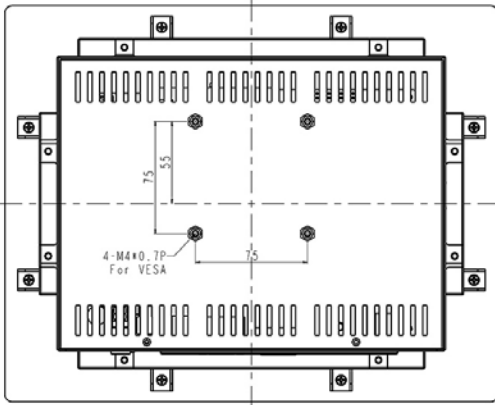

## SPECIFICATIONS:

<b>Panel</b>	Cell Type / Glass Surface	TFT LCD / Black Anti-Glare, low reflection coating
	Aspect Ratio / Size	4 : 3 / 10.4" viewable diagonal area
	Active Area / Pixel Pitch	210.4(H) x 157.8(V) mm / 0.2055(H) x 0.2055(V) mm
	Native Resolution / Colors	1024(H) x 768(V) / 16.2 M
	Brightness / Contrast	1000 cd/m <sup>2</sup> (typ) / 600 : 1
	Response Time	< 25 ms
	Viewing Angle (typical)	H. 160° (- 80° ~ + 80°) , V. 140° (- 70° ~ + 70°)
	Light Source	LED backlight, Long life, 35,000 hrs (typ)
<b>System</b>	CPU	Intel® Core i7 Processors Intel® 8th Gen (Whiskey lake-U) Core™ MCP Processors
	System / Graphic Chipset	SoC
	System Memory	Supports Dual Channel DDR4 SO-DIMM 2400 MHz, up to 32GB
	HDD	2 x SATA
	I/O port	2 x Display port
		4 x USB 3.0
		2 x LAN
	1 x Power	
Expansions	N/A	
<b>Power</b>	Power Input	12V DC-IN (Lockable connector)
	Power Consumption	53 Watt, <1 Watt
<b>Operating Condition</b>	Temperature / Humidity	0°C ~ 50°C (32°F ~ 122°F) , 10% ~ 90% (no condensation)
<b>Dimensions</b>	Physical	Please refer to Drawing
	Carton	W x H x D = TBD

MECHANICAL DRAWING:

Wall Max Depth is 12mm.