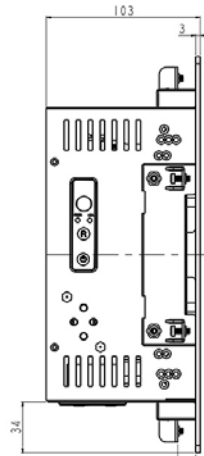

## SPECIFICATIONS:

<b>Panel</b>	Cell Type / Glass Surface	TFT LCD / Black Anti-Glare, low reflection coating
	Aspect Ratio / Size	4 : 3 / 10.4" viewable diagonal area
	Active Area / Pixel Pitch	210.4(H) x 157.8(V) mm / 0.2055(H) x 0.2055(V) mm
	Native Resolution / Colors	1024(H) x 768(V) / 16.2 M
	Brightness / Contrast	1000 cd/m <sup>2</sup> (typ) / 600 : 1
	Response Time	< 25 ms
	Viewing Angle (typical)	H. 160° (- 80° ~ + 80°) , V. 140° (- 70° ~ + 70°)
	Light Source	LED backlight, Long life, 35,000 hrs (typ)
<b>System</b>	CPU	Intel® Core i7 Processors Intel® 8th Gen (Whiskey lake-U) Core™ MCP Processors
	System / Graphic Chipset	SoC
	System Memory	Supports Dual Channel DDR4 SO-DIMM 2400 MHz, up to 32GB
	HDD	2 x SATA
	I/O port	2 x Display port
		4 x USB 3.0
		2 x LAN
	1 x Power	
Expansions	N/A	
<b>Power</b>	Power Input	12V DC-IN (Lockable connector)
	Power Consumption	53 Watt, <1 Watt
<b>Operating Condition</b>	Temperature / Humidity	0°C ~ 50°C (32°F ~ 122°F) , 10% ~ 90% (no condensation)
<b>Dimensions</b>	Physical	Please refer to Drawing
	Carton	W x H x D = TBD

MECHANICAL DRAWING:

Wall Max Depth is 12mm.