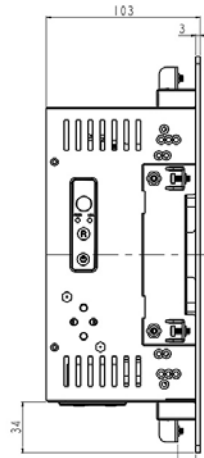

## SPECIFICATIONS:

<b>Panel</b>	Cell Type / Glass Surface	TFT LCD / Black Anti-Glare, low reflection coating
	Aspect Ratio / Size	4 : 3 / 10.4" viewable diagonal area
	Active Area / Pixel Pitch	210.4(H) x 157.8(V) mm / 0.2055(H) x 0.2055(V) mm
	Native Resolution / Colors	1024(H) x 768(V) / 16.2 M
	Brightness / Contrast	450 cd/m <sup>2</sup> (typ) / 1000 : 1
	Response Time	< 25 ms
	Viewing Angle (typical)	H. 178° (- 89° ~ + 89°) , V. 178° (- 89° ~ + 89°)
	Light Source	LED backlight, Long life, 35,000 hrs (typ)
<b>System</b>	CPU	Intel® Celeron J1900
	BIOS	AMI
	System / Graphic Chipset	Intel® Atom Baytrail-M/D Chipset
	System Memory	Single Channel DDR3L 1333 MHz SDRAM
	HDD	2 x SATA
	I/O port	1 x HDMI
		2 x USB 3.0
1 x COM (RS232)		
Expansions	2 x LAN	
<b>Power</b>	Power Input	12V DC input with adapter
	Power Consumption	29.5 Watt, <1 Watt
<b>Operating Condition</b>	Temperature / Humidity	-30°C ~ 70°C (-22°F ~ 158°F) , 10% ~ 90% (no condensation)
<b>Dimensions</b>	Physical	Please refer to Drawing
	Carton	W x H x D = TBD

MECHANICAL DRAWING:

Wall Max Depth is 12mm.