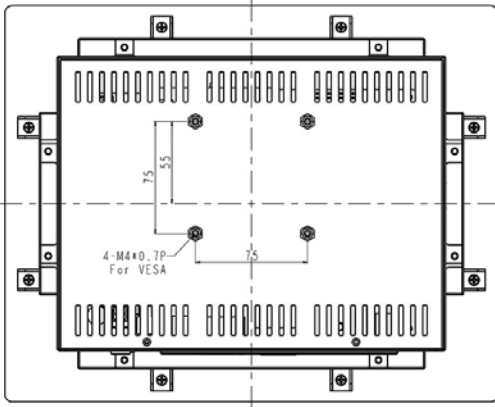

## FEATURES:

- Modularize mechanical design provides flexible product configuration and easy maintenance
- Optional build-in touch screen for interactive application
- Intel® Atom Baytrail-M/D Chipset
- Intel® Celeron J1900
- Single Channel DDR3L 1333 MHz SDRAM
- 1 x HDMI, 1 x COM, 2 x USB, 2 x LAN
- IP65 front side sealed for water-dust proof

## SPECIFICATIONS:

<b>Panel</b>	Cell Type / Glass Surface	TFT LCD / Black Anti-Glare, low reflection coating
	Aspect Ratio / Size	4 : 3 / 10.4" viewable diagonal area
	Active Area / Pixel Pitch	210.4(H) x 157.8(V) mm / 0.2055(H) x 0.2055(V) mm
	Native Resolution / Colors	1024(H) x 768(V) / 16.2 M
	Brightness / Contrast	450 cd/m <sup>2</sup> (typ) / 1000 : 1
	Response Time	< 25 ms
	Viewing Angle (typical)	H. 178° (- 89° ~ + 89°) , V. 178° (- 89° ~ + 89°)
	Light Source	LED backlight, Long life, 35,000 hrs (typ)
<b>System</b>	CPU	Intel® Celeron J1900
	BIOS	AMI
	System / Graphic Chipset	Intel® Atom Baytrail-M/D Chipset
	System Memory	Single Channel DDR3L 1333 MHz SDRAM
	HDD	2 x SATA
	I/O port	1 x HDMI
		2 x USB 3.0
1 x COM (RS232)		
Expansions	2 x LAN	
<b>Power</b>	Power Input	12V DC input with adapter
	Power Consumption	29.5 Watt, <1 Watt
<b>Operating Condition</b>	Temperature / Humidity	-30°C ~ 70°C (-22°F ~ 158°F) , 10% ~ 90% (no condensation)
<b>Dimensions</b>	Physical	Please refer to Drawing
	Carton	W x H x D = TBD

MECHANICAL DRAWING:

Wall Max Depth is 12mm.