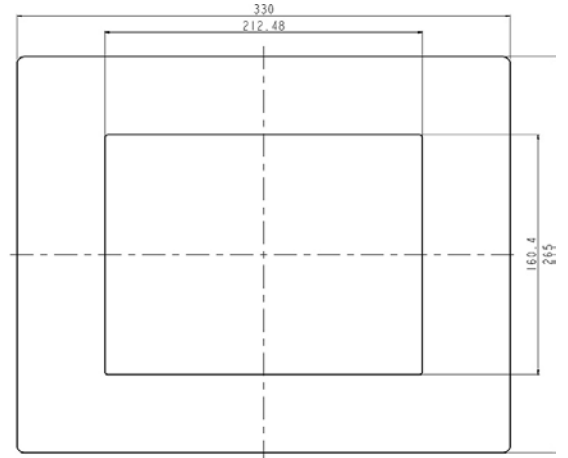

MECHANICAL DRAWING:

Wall Max Depth is 12mm.