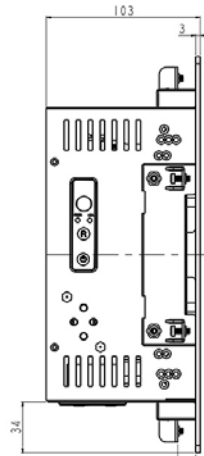

# NEMA4X/IP65 FRONT STAINLESS STEEL PANEL MOUNT PANEL PC

Panel PC IP65 front Stainless Panel Mount, 10.4" LCD monitor  
1024 x 768, LED 350 nits, Wide Temperature and Wide View Angle, Intel  
Core i5 CPU, Dual Channel DDR4 SO-DIMM 2400 MHz,  
2 x Display Port, 4 x USB, 2 x LAN

## SPECIFICATIONS:

<b>Panel</b>	Cell Type / Glass Surface	TFT LCD / Black Anti-Glare, low reflection coating
	Aspect Ratio / Size	4 : 3 / 10.4" viewable diagonal area
	Active Area / Pixel Pitch	210.4(H) x 157.8(V) mm / 0.2055(H) x 0.2055(V) mm
	Native Resolution / Colors	1024(H) x 768(V) / 16.2 M
	Brightness / Contrast	450 cd/m <sup>2</sup> (typ) / 1000 : 1
	Response Time	< 25 ms
	Viewing Angle (typical)	H. 178° (- 89° ~ + 89° ) , V. 178° (- 89° ~ + 89° )
	Light Source	LED backlight, Long life, 35,000 hrs (typ)
<b>System</b>	CPU	Intel® Core i5 Processors Intel® 8th Gen (Whiskey lake-U) Core™ MCP Processors
	System / Graphic Chipset	SoC
	System Memory	Supports Dual Channel DDR4 SO-DIMM 2400 MHz, up to 32GB
	HDD	2 x SATA
	I/O port	2 x Display port
		4 x USB 3.0
		2 x LAN
Expansions	1 x Power	
	N/A	
<b>Power</b>	Power Input	12V DC-IN (Lockable connector)
	Power Consumption	52.5 Watt, <1 Watt
<b>Operating Condition</b>	Temperature / Humidity	-30°C ~ 70°C (-22°F ~ 158°F) , 10% ~ 90% (no condensation)
<b>Dimensions</b>	Physical	Please refer to Drawing
	Carton	W x H x D = TBD

MECHANICAL DRAWING:

Wall Max Depth is 12mm.