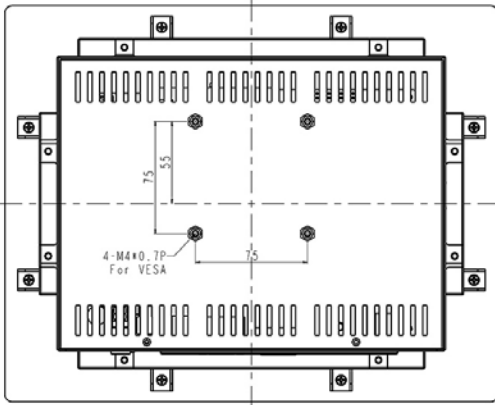

## SPECIFICATIONS:

<b>Panel</b>	Cell Type / Glass Surface	TFT LCD / Black Anti-Glare, low reflection coating
	Aspect Ratio / Size	4 : 3 / 10.4" viewable diagonal area
	Active Area / Pixel Pitch	210.4(H) x 157.8(V) mm / 0.2055(H) x 0.2055(V) mm
	Native Resolution / Colors	1024(H) x 768(V) / 16.2 M
	Brightness / Contrast	450 cd/m <sup>2</sup> (typ) / 1000 : 1
	Response Time	< 25 ms
	Viewing Angle (typical)	H. 178° (- 89° ~ + 89° ) , V. 178° (- 89° ~ + 89° )
	Light Source	LED backlight, Long life, 35,000 hrs (typ)
<b>System</b>	CPU	Intel® Core i5 Processors Intel® 8th Gen (Whiskey lake-U) Core™ MCP Processors
	System / Graphic Chipset	SoC
	System Memory	Supports Dual Channel DDR4 SO-DIMM 2400 MHz, up to 32GB
	HDD	2 x SATA
	I/O port	2 x Display port
		4 x USB 3.0
		2 x LAN
Expansions	1 x Power	
	N/A	
<b>Power</b>	Power Input	12V DC-IN (Lockable connector)
	Power Consumption	52.5 Watt, <1 Watt
<b>Operating Condition</b>	Temperature / Humidity	-30°C ~ 70°C (-22°F ~ 158°F) , 10% ~ 90% (no condensation)
<b>Dimensions</b>	Physical	Please refer to Drawing
	Carton	W x H x D = TBD

MECHANICAL DRAWING:

Wall Max Depth is 12mm.