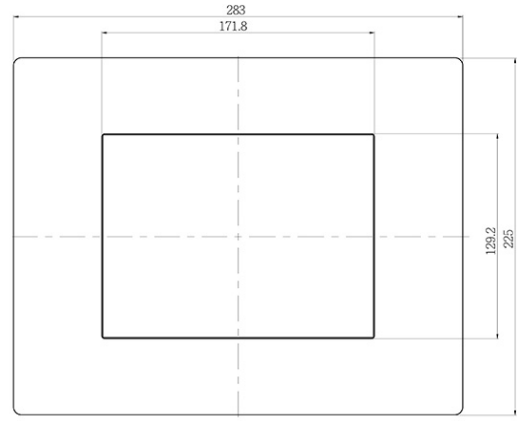

NEMA4X/IP65 FRONT STAINLESS STEEL PANEL MOUNT PANEL PC

Panel PC IP65 front Stainless Panel Mount, 8.4" LCD Monitor, 800 x 600, LED 1000 nits, Intel Celeron J1900, Single Channel DDR3L 1333 MHz SDRAM, 1 x HDMI, 1 x COM, 2 x USB, 2 x LAN

SPECIFICATIONS:

Panel	Cell Type / Glass Surface	TFT LCD / Black Anti-Glare, low reflection coating
	Aspect Ratio / Size	4 : 3 / 8.4" viewable diagonal area
	Active Area / Pixel Pitch	170.4(H) x 127.8(V) mm / 0.213(H) x 0.213(V) mm
	Native Resolution / Colors	800(H) x 600(V) / 262 K
	Brightness / Contrast	1000 cd/m2 (typ) / 600 : 1
	Response Time	≤ 30 ms
	Viewing Angle (typical)	H. 160° (- 80° ~ + 80°) , V. 140° (- 70° ~ + 70°)
	Light Source	LED backlight, Long life, 35,000 hrs (typ)
System	CPU	Intel® Celeron J1900
	BIOS	AMI
	System / Graphic Chipset	Intel® Atom Baytrail-M/D Chipset
	System Memory	Single Channel DDR3L 1333 MHz SDRAM
	HDD	2 x SATA
	I/O port	1 x HDMI
		2 x USB 3.0
1 x COM (RS232)		
Expansion	2 x LAN	
Power	Power Input	12V DC input with adapter
	Power Consumption	21 Watt, <1 Watt
Operating Condition	Temperature / Humidity	0°C ~ 50°C (32°F ~ 122°F) , 10% ~ 90% (no condensation)
Dimensions	Physical	Please refer to Drawing
	Carton	W x H x D = TBD

MECHANICAL DRAWING:

Wall Max Depth is 12mm.