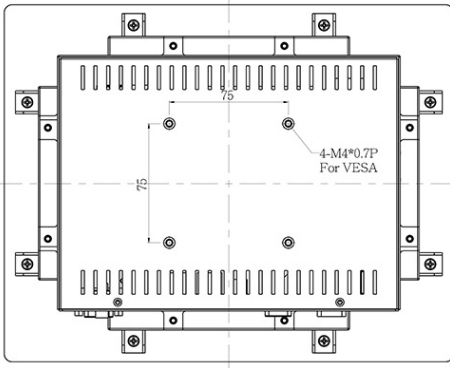

NEMA4X/IP65 FRONT STAINLESS STEEL PANEL MOUNT PANEL PC

Panel PC IP65 front Stainless Panel Mount, 8.4" LCD Monitor, 800 x 600, LED 1000 nits, Intel Celeron J1900, Single Channel DDR3L 1333 MHz SDRAM, 1 x HDMI, 1 x COM, 2 x USB, 2 x LAN

Model: EMCS8400HB-BT

FEATURES:

- Modularize mechanical design provides flexible product configuration and easy maintenance
- Optional build-in touch screen for interactive application
- Intel® Atom Baytrail-M/D Chipset
- Intel® Celeron J1900
- Single Channel DDR3L 1333 MHz SDRAM
- 1 x HDMI, 1 x COM, 2 x USB, 2 x LAN
- IP65 front side sealed for water-dust proof

SPECIFICATIONS:

Panel	Cell Type / Glass Surface	TFT LCD / Black Anti-Glare, low reflection coating
	Aspect Ratio / Size	4 : 3 / 8.4" viewable diagonal area
	Active Area / Pixel Pitch	170.4(H) x 127.8(V) mm / 0.213(H) x 0.213(V) mm
	Native Resolution / Colors	800(H) x 600(V) / 262 K
	Brightness / Contrast	1000 cd/m2 (typ) / 600 : 1
	Response Time	≤ 30 ms
	Viewing Angle (typical)	H. 160° (- 80° ~ + 80°) , V. 140° (- 70° ~ + 70°)
	Light Source	LED backlight, Long life, 35,000 hrs (typ)
System	CPU	Intel® Celeron J1900
	BIOS	AMI
	System / Graphic Chipset	Intel® Atom Baytrail-M/D Chipset
	System Memory	Single Channel DDR3L 1333 MHz SDRAM
	HDD	2 x SATA
	I/O port	1 x HDMI
		2 x USB 3.0
1 x COM (RS232)		
Expansion	2 x LAN	
Power	Power Input	12V DC input with adapter
	Power Consumption	21 Watt, <1 Watt
Operating Condition	Temperature / Humidity	0°C ~ 50°C (32°F ~ 122°F) , 10% ~ 90% (no condensation)
Dimensions	Physical	Please refer to Drawing
	Carton	W x H x D = TBD

MECHANICAL DRAWING:

Wall Max Depth is 12mm.