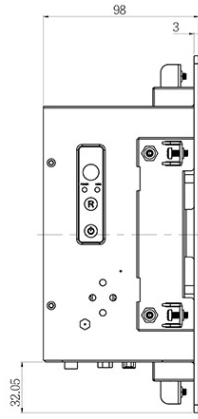

NEMA4X/IP65 FRONT STAINLESS STEEL PANEL MOUNT PANEL PC

Panel PC IP65 front Stainless Panel Mount, 8.4" LCD Monitor, 800 x 600, LED 1000 nits, Intel Celeron J1900, Single Channel DDR3L 1333 MHz SDRAM, 1 x HDMI, 1 x COM, 2 x USB, 2 x LAN

SPECIFICATIONS:

Panel	Cell Type / Glass Surface	TFT LCD / Black Anti-Glare, low reflection coating
	Aspect Ratio / Size	4 : 3 / 8.4" viewable diagonal area
	Active Area / Pixel Pitch	170.4(H) x 127.8(V) mm / 0.213(H) x 0.213(V) mm
	Native Resolution / Colors	800(H) x 600(V) / 262 K
	Brightness / Contrast	1000 cd/m2 (typ) / 600 : 1
	Response Time	≤ 30 ms
	Viewing Angle (typical)	H. 160° (- 80° ~ + 80°) , V. 140° (- 70° ~ + 70°)
	Light Source	LED backlight, Long life, 35,000 hrs (typ)
System	CPU	Intel® Celeron J1900
	BIOS	AMI
	System / Graphic Chipset	Intel® Atom Baytrail-M/D Chipset
	System Memory	Single Channel DDR3L 1333 MHz SDRAM
	HDD	2 x SATA
	I/O port	1 x HDMI
		2 x USB 3.0
1 x COM (RS232)		
Expansion	2 x LAN	
Power	Power Input	12V DC input with adapter
	Power Consumption	21 Watt, <1 Watt
Operating Condition	Temperature / Humidity	0°C ~ 50°C (32°F ~ 122°F) , 10% ~ 90% (no condensation)
Dimensions	Physical	Please refer to Drawing
	Carton	W x H x D = TBD

MECHANICAL DRAWING:

Wall Max Depth is 12mm.