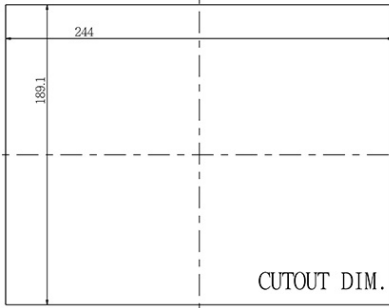

MECHANICAL DRAWING: