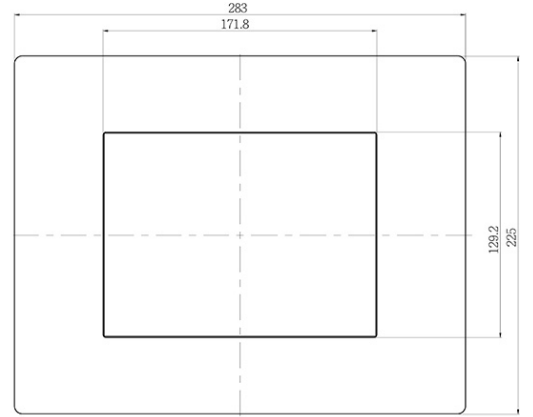

## SPECIFICATIONS:

<b>Panel</b>	Cell Type / Glass Surface	TFT LCD / Black Anti-Glare, low reflection coating
	Aspect Ratio / Size	4 : 3 / 8.4" viewable diagonal area
	Active Area / Pixel Pitch	170.4(H) x 127.8(V) mm / 0.213(H) x 0.213(V) mm
	Native Resolution / Colors	800(H) x 600(V) / 262 K
	Brightness / Contrast	450 cd/m2 (typ) / 600 : 1
	Response Time	≤ 30 ms
	Viewing Angle (typical)	H. 160° (- 80° ~ + 80°) , V. 140° (- 70° ~ + 70°)
	Light Source	LED backlight, Long life, 35,000 hrs (typ)
<b>System</b>	CPU	Intel® Core i3 Processors Intel® 8th Gen (Whiskey lake-U) Core™ MCP Processors
	System / Graphic Chipset	SoC
	System Memory	Supports Dual Channel DDR4 SO-DIMM 2400 MHz, up to 32GB
	HDD	2 x SATA
	I/O port	2 x Display port
		4 x USB 3.0
		2 x LAN
Expansion	1 x Power	
<b>Power</b>	Power Input	12V DC-IN (Lockable connector)
	Power Consumption	43.68 Watt,
<b>Operating Condition</b>	Temperature / Humidity	30°C ~ 80°C (22°F ~ 176°F) , 10% ~ 90% (no condensation)
<b>Dimensions</b>	Physical	Please refer to Drawing
	Carton	W x H x D = TBD

MECHANICAL DRAWING:

Wgt.1 Max Depth is 12mm.