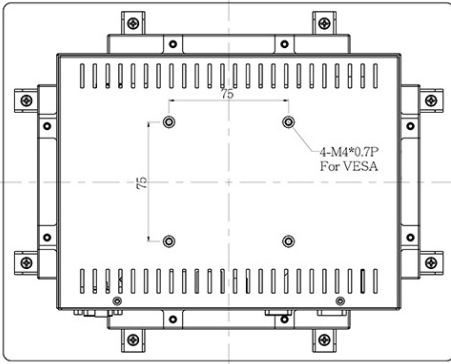

## SPECIFICATIONS:

<b>Panel</b>	Cell Type / Glass Surface	TFT LCD / Black Anti-Glare, low reflection coating
	Aspect Ratio / Size	4 : 3 / 8.4" viewable diagonal area
	Active Area / Pixel Pitch	170.4(H) x 127.8(V) mm / 0.213(H) x 0.213(V) mm
	Native Resolution / Colors	800(H) x 600(V) / 262 K
	Brightness / Contrast	450 cd/m2 (typ) / 600 : 1
	Response Time	≤ 30 ms
	Viewing Angle (typical)	H. 160° (- 80° ~ + 80°) , V. 140° (- 70° ~ + 70°)
	Light Source	LED backlight, Long life, 35,000 hrs (typ)
<b>System</b>	CPU	Intel® Core i3 Processors Intel® 8th Gen (Whiskey lake-U) Core™ MCP Processors
	System / Graphic Chipset	SoC
	System Memory	Supports Dual Channel DDR4 SO-DIMM 2400 MHz, up to 32GB
	HDD	2 x SATA
	I/O port	2 x Display port
		4 x USB 3.0
		2 x LAN
Expansion	1 x Power	
<b>Power</b>	Power Input	12V DC-IN (Lockable connector)
	Power Consumption	43.68 Watt,
<b>Operating Condition</b>	Temperature / Humidity	30°C ~ 80°C (22°F ~ 176°F) , 10% ~ 90% (no condensation)
<b>Dimensions</b>	Physical	Please refer to Drawing
	Carton	W x H x D = TBD

MECHANICAL DRAWING:

Wgt.1 Max Depth is 12mm.