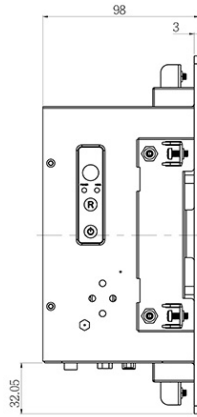

## SPECIFICATIONS:

<b>Panel</b>	Cell Type / Glass Surface	TFT LCD / Black Anti-Glare, low reflection coating
	Aspect Ratio / Size	4 : 3 / 8.4" viewable diagonal area
	Active Area / Pixel Pitch	170.4(H) x 127.8(V) mm / 0.213(H) x 0.213(V) mm
	Native Resolution / Colors	800(H) x 600(V) / 262 K
	Brightness / Contrast	450 cd/m2 (typ) / 600 : 1
	Response Time	≤ 30 ms
	Viewing Angle (typical)	H. 160° (- 80° ~ + 80°) , V. 140° (- 70° ~ + 70°)
	Light Source	LED backlight, Long life, 35,000 hrs (typ)
<b>System</b>	CPU	Intel® Core i3 Processors Intel® 8th Gen (Whiskey lake-U) Core™ MCP Processors
	System / Graphic Chipset	SoC
	System Memory	Supports Dual Channel DDR4 SO-DIMM 2400 MHz, up to 32GB
	HDD	2 x SATA
	I/O port	2 x Display port
		4 x USB 3.0
		2 x LAN
Expansion	1 x Power	
<b>Power</b>	Power Input	12V DC-IN (Lockable connector)
	Power Consumption	43.68 Watt,
<b>Operating Condition</b>	Temperature / Humidity	30°C ~ 80°C (22°F ~ 176°F) , 10% ~ 90% (no condensation)
<b>Dimensions</b>	Physical	Please refer to Drawing
	Carton	W x H x D = TBD

MECHANICAL DRAWING:

Wgt.1 Max Depth is 12mm.