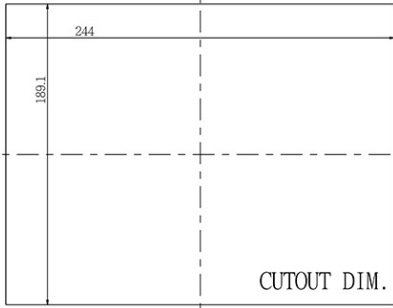

MECHANICAL DRAWING: