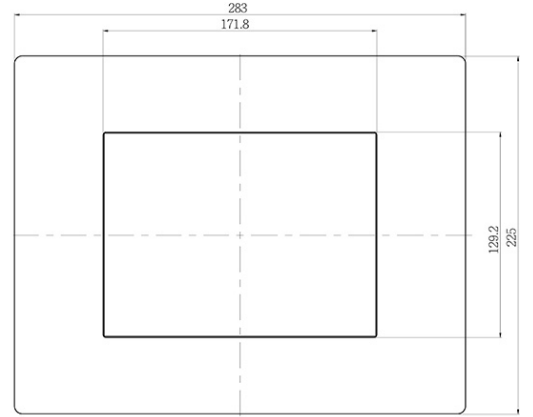

NEMA4X/IP65 FRONT STAINLESS STEEL PANEL MOUNT PANEL PC

Panel PC IP65 front Stainless Panel Mount, 8.4" LCD monitor, 800 x 600, LED LED 450 nits wide temperature, Intel Core i5 CPU, Dual Channel DDR4 SO-DIMM 2400 MHz, 2 x Display Port, 4 x USB, 2 x LAN

SPECIFICATIONS:

Panel	Cell Type / Glass Surface	TFT LCD / Black Anti-Glare, low reflection coating
	Aspect Ratio / Size	4 : 3 / 8.4" viewable diagonal area
	Active Area / Pixel Pitch	170.4(H) x 127.8(V) mm / 0.213(H) x 0.213(V) mm
	Native Resolution / Colors	800(H) x 600(V) / 262 K
	Brightness / Contrast	450 cd/m2 (typ) / 600 : 1
	Response Time	≤ 30 ms
	Viewing Angle (typical)	H. 160° (- 80° ~ + 80°) , V. 140° (- 70° ~ + 70°)
	Light Source	LED backlight, Long life, 35,000 hrs (typ)
System	CPU	Intel® Core i5 Processors Intel® 8th Gen (Whiskey lake-U) Core™ MCP Processors
	System / Graphic Chipset	SoC
	System Memory	Supports Dual Channel DDR4 SO-DIMM 2400 MHz, up to 32GB
	HDD	2 x SATA
	I/O port	2 x Display port
		4 x USB 3.0
		2 x LAN
Expansion	1 x Power	
Power	Power Input	12V DC-IN (Lockable connector)
	Power Consumption	43.68 Watt,
Operating Condition	Temperature / Humidity	30°C ~ 80°C (22°F ~ 176°F) , 10% ~ 90% (no condensation)
Dimensions	Physical	Please refer to Drawing
	Carton	W x H x D = TBD

MECHANICAL DRAWING:

Wall Max Depth is 12mm.