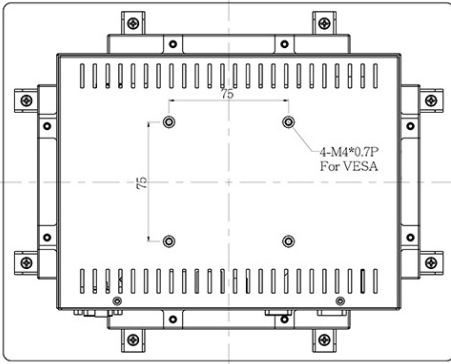

NEMA4X/IP65 FRONT STAINLESS STEEL PANEL MOUNT PANEL PC

Panel PC IP65 front Stainless Panel Mount, 8.4" LCD monitor, 800 x 600, LED LED 450 nits wide temperature, Intel Core i5 CPU, Dual Channel DDR4 SO-DIMM 2400 MHz, 2 x Display Port, 4 x USB, 2 x LAN

Model: EMCS8400WT-i5

FEATURES:

- Modularize mechanical design provides flexible product configuration and easy maintenance
- Optional build-in touch screen for interactive application
- Intel® Core i5 Processors
- Intel® 8th Gen (Whiskey lake-U)
- Supports Dual Channel DDR4 SO-DIMM 2400 MHz, up to 32GB
- 2 x Display Port, 4 x USB, 2 x LAN
- IP65 front side sealed for water-dust proof

SPECIFICATIONS:

Panel	Cell Type / Glass Surface	TFT LCD / Black Anti-Glare, low reflection coating
	Aspect Ratio / Size	4 : 3 / 8.4" viewable diagonal area
	Active Area / Pixel Pitch	170.4(H) x 127.8(V) mm / 0.213(H) x 0.213(V) mm
	Native Resolution / Colors	800(H) x 600(V) / 262 K
	Brightness / Contrast	450 cd/m2 (typ) / 600 : 1
	Response Time	≤ 30 ms
	Viewing Angle (typical)	H. 160° (- 80° ~ + 80°) , V. 140° (- 70° ~ + 70°)
	Light Source	LED backlight, Long life, 35,000 hrs (typ)
System	CPU	Intel® Core i5 Processors Intel® 8th Gen (Whiskey lake-U) Core™ MCP Processors
	System / Graphic Chipset	SoC
	System Memory	Supports Dual Channel DDR4 SO-DIMM 2400 MHz, up to 32GB
	HDD	2 x SATA
	I/O port	2 x Display port
		4 x USB 3.0
		2 x LAN
Expansion	1 x Power	
Power	Power Input	12V DC-IN (Lockable connector)
	Power Consumption	43.68 Watt,
Operating Condition	Temperature / Humidity	30°C ~ 80°C (22°F ~ 176°F) , 10% ~ 90% (no condensation)
Dimensions	Physical	Please refer to Drawing
	Carton	W x H x D = TBD

MECHANICAL DRAWING:

Wall Max Depth is 12mm.