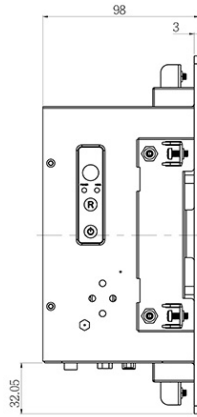

NEMA4X/IP65 FRONT STAINLESS STEEL PANEL MOUNT PANEL PC

Panel PC IP65 front Stainless Panel Mount, 8.4" LCD monitor, 800 x 600, LED LED 450 nits wide temperature, Intel Core i5 CPU, Dual Channel DDR4 SO-DIMM 2400 MHz, 2 x Display Port, 4 x USB, 2 x LAN

SPECIFICATIONS:

Panel	Cell Type / Glass Surface	TFT LCD / Black Anti-Glare, low reflection coating
	Aspect Ratio / Size	4 : 3 / 8.4" viewable diagonal area
	Active Area / Pixel Pitch	170.4(H) x 127.8(V) mm / 0.213(H) x 0.213(V) mm
	Native Resolution / Colors	800(H) x 600(V) / 262 K
	Brightness / Contrast	450 cd/m2 (typ) / 600 : 1
	Response Time	≤ 30 ms
	Viewing Angle (typical)	H. 160° (- 80° ~ + 80°) , V. 140° (- 70° ~ + 70°)
	Light Source	LED backlight, Long life, 35,000 hrs (typ)
System	CPU	Intel® Core i5 Processors Intel® 8th Gen (Whiskey lake-U) Core™ MCP Processors
	System / Graphic Chipset	SoC
	System Memory	Supports Dual Channel DDR4 SO-DIMM 2400 MHz, up to 32GB
	HDD	2 x SATA
	I/O port	2 x Display port
		4 x USB 3.0
		2 x LAN
Expansion	1 x Power	
Power	Power Input	12V DC-IN (Lockable connector)
	Power Consumption	43.68 Watt,
Operating Condition	Temperature / Humidity	30°C ~ 80°C (22°F ~ 176°F) , 10% ~ 90% (no condensation)
Dimensions	Physical	Please refer to Drawing
	Carton	W x H x D = TBD

MECHANICAL DRAWING:

Wall Max Depth is 12mm.