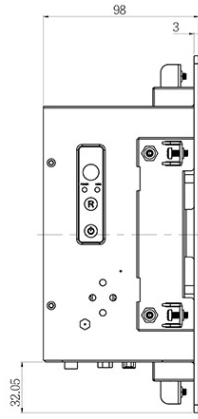

NEMA4X/IP65 FRONT STAINLESS STEEL PANEL MOUNT PANEL PC

Panel PC IP65 front Stainless Panel Mount, 8.4" LCD monitor, 800 x 600, LED 1000 nits wide temperature, Intel Celeron J1900, Single Channel DDR3L 1333 MHz SDRAM, 1 x HDMI, 1 x COM, 2 x USB, 2 x LAN

SPECIFICATIONS:

Panel	Cell Type / Glass Surface	TFT LCD / Black Anti-Glare, low reflection coating
	Aspect Ratio / Size	4 : 3 / 8.4" viewable diagonal area
	Active Area / Pixel Pitch	170.4(H) x 127.8(V) mm / 0.213(H) x 0.213(V) mm
	Native Resolution / Colors	800(H) x 600(V) / 262 K
	Brightness / Contrast	1000 cd/m2 (typ) / 600 : 1
	Response Time	≤ 30 ms
	Viewing Angle (typical)	H. 160° (- 80° ~ + 80°) , V. 140° (- 70° ~ + 70°)
	Light Source	LED backlight, Long life, 35,000 hrs (typ)
System	CPU	Intel® Celeron J1900
	BIOS	AMI
	System / Graphic Chipset	Intel® Atom Baytrail-M/D Chipset
	System Memory	Single Channel DDR3L 1333 MHz SDRAM
	HDD	2 x SATA
	I/O port	1 x HDMI
		2 x USB 3.0
1 x COM (RS232) 2 x LAN		
Expansion	1 x Mini PCI-e	
Power	Power Input	12V DC input with adapter
	Power Consumption	21 Watt, <1 Watt
Operating Condition	Temperature / Humidity	-30°C ~ 80°C (-22°F ~ 176°F) , 10% ~ 90% (no condensation)
Dimensions	Physical	Please refer to Drawing
	Carton	W x H x D = TBD

MECHANICAL DRAWING:

Wall Max Depth is 12mm.