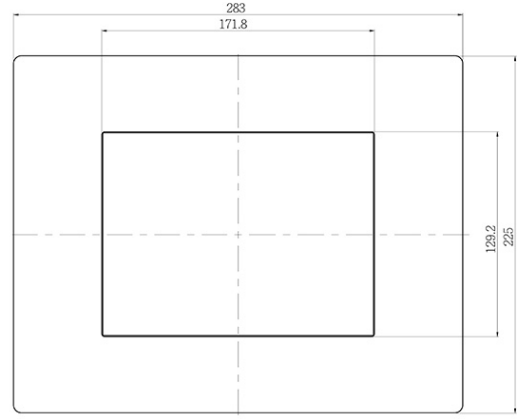

NEMA4X/IP65 FRONT STAINLESS STEEL PANEL MOUNT PANEL PC

Panel PC IP65 front Stainless Panel Mount, 8.4" LCD monitor, 800 x 600, LED 1000 nits wide temperature, Intel Celeron J1900, Single Channel DDR3L 1333 MHz SDRAM, 1 x HDMI, 1 x COM, 2 x USB, 2 x LAN

SPECIFICATIONS:

Panel	Cell Type / Glass Surface	TFT LCD / Black Anti-Glare, low reflection coating
	Aspect Ratio / Size	4 : 3 / 8.4" viewable diagonal area
	Active Area / Pixel Pitch	170.4(H) x 127.8(V) mm / 0.213(H) x 0.213(V) mm
	Native Resolution / Colors	800(H) x 600(V) / 262 K
	Brightness / Contrast	1000 cd/m2 (typ) / 600 : 1
	Response Time	≤ 30 ms
	Viewing Angle (typical)	H. 160° (- 80° ~ + 80°) , V. 140° (- 70° ~ + 70°)
	Light Source	LED backlight, Long life, 35,000 hrs (typ)
System	CPU	Intel® Celeron J1900
	BIOS	AMI
	System / Graphic Chipset	Intel® Atom Baytrail-M/D Chipset
	System Memory	Single Channel DDR3L 1333 MHz SDRAM
	HDD	2 x SATA
	I/O port	1 x HDMI
		2 x USB 3.0
1 x COM (RS232) 2 x LAN		
Expansion	1 x Mini PCI-e	
Power	Power Input	12V DC input with adapter
	Power Consumption	21 Watt, <1 Watt
Operating Condition	Temperature / Humidity	-30°C ~ 80°C (-22°F ~ 176°F) , 10% ~ 90% (no condensation)
Dimensions	Physical	Please refer to Drawing
	Carton	W x H x D = TBD

MECHANICAL DRAWING:

Wall Max Depth is 12mm.