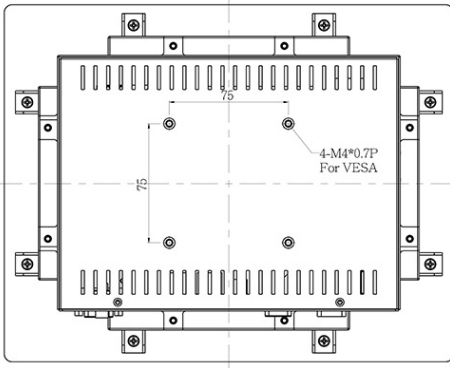

NEMA4X/IP65 FRONT STAINLESS STEEL PANEL MOUNT PANEL PC

Panel PC IP65 front Stainless Panel Mount, 8.4" LCD monitor, 800 x 600, LED 1000 nits wide temperature, Intel Celeron J1900, Single Channel DDR3L 1333 MHz SDRAM, 1 x HDMI, 1 x COM, 2 x USB, 2 x LAN

Model: EMCS8400WTHB-BT

FEATURES:

- Modularize mechanical design provides flexible product configuration and easy maintenance
- Optional build-in touch screen for interactive application
- Intel® Atom Baytrail-M/D Chipset
- Intel® Celeron J1900
- Single Channel DDR3L 1333 MHz SDRAM
- 1 x HDMI, 1 x COM, 2 x USB, 2 x LAN
- IP65 front side sealed for water-dust proof

SPECIFICATIONS:

Panel	Cell Type / Glass Surface	TFT LCD / Black Anti-Glare, low reflection coating
	Aspect Ratio / Size	4 : 3 / 8.4" viewable diagonal area
	Active Area / Pixel Pitch	170.4(H) x 127.8(V) mm / 0.213(H) x 0.213(V) mm
	Native Resolution / Colors	800(H) x 600(V) / 262 K
	Brightness / Contrast	1000 cd/m2 (typ) / 600 : 1
	Response Time	≤ 30 ms
	Viewing Angle (typical)	H. 160° (- 80° ~ + 80°) , V. 140° (- 70° ~ + 70°)
	Light Source	LED backlight, Long life, 35,000 hrs (typ)
System	CPU	Intel® Celeron J1900
	BIOS	AMI
	System / Graphic Chipset	Intel® Atom Baytrail-M/D Chipset
	System Memory	Single Channel DDR3L 1333 MHz SDRAM
	HDD	2 x SATA
	I/O port	1 x HDMI
		2 x USB 3.0
1 x COM (RS232) 2 x LAN		
Expansion	1 x Mini PCI-e	
Power	Power Input	12V DC input with adapter
	Power Consumption	21 Watt, <1 Watt
Operating Condition	Temperature / Humidity	-30°C ~ 80°C (-22°F ~ 176°F) , 10% ~ 90% (no condensation)
Dimensions	Physical	Please refer to Drawing
	Carton	W x H x D = TBD

MECHANICAL DRAWING:

Wall Max Depth is 12mm.