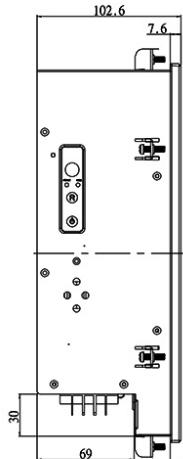

Zero Bezel Panel Mount, 15" LCD Monitor
1024 x768, LED 250 nits, VGA input

Model: EPM1500-i3-F

FEATURES:

- Modularize mechanical design provides flexible product configuration and easy maintenance
- Optional build-in touch screen for interactive application
- Intel® Core i3 Processor
- Intel® H110
- 2 x DDR4 SO-DIMM slots, up to 32GB 2133MHz
- 1 x HDMI, 1 x Display Port, 4 x USB 3.0, 1 x LAN

SPECIFICATIONS:

Panel	Cell Type / Glass Surface	TFT LCD
	Aspect Ratio / Size	4 : 3 / 15" viewable diagonal area
	Active Area / Pixel Pitch	304.13(H) x 228.10(V) mm / 0.297(H) x 0.297(V) mm
	Native Resolution / Colors	1024(H) x 768(V) / 16.2 M
	Brightness / Contrast	250 cd/m ² (typ) / 700 : 1
	Response Time	< 35 ms
	Viewing Angle (typical)	H. 140° (- 70° ~ + 70°) , V. 120° (- 60° ~ + 60°)
	Light Source	LED backlight, Long life, 35,000 hrs (typ)
System	CPU	Support for Intel® Core i7 / i5 / i3 / Celeron® (Skylake-S)
	BIOS	UEFI
	System / Graphic Chipset	Intel® H110
	System Memory	2 x DDR4 SO-DIMM slots, up to 32GB 2133MHz
	HDD	4 x SATA2
	I/O port	1 x HDMI
		4 x USB 3.0
		1 x Display Port
	1 x LAN, Mic-in, Line-out	
Expansion	1 x Mini PCI-e	
Power	Power Input	12V DC input with adapter
	Power Consumption	30 Watt, <1 Watt
Operating Condition	Temperature / Humidity	0°C ~ 50°C (32°F ~ 122°F) , 10% ~ 90% (no condensation)
Dimensions	Physical	Please refer to Drawing
	Carton	W x H x D = TBD

MECHANICAL DRAWING:

Wall Max Depth is 12mm.

LCD OPTIONS:

LED Backlight Options

Introducing LED backlight options for monitors for energy efficiency and a brighter screen.

TouchScreen Options

Our LCD has a wide selection option to choose which touchscreen technology suits for you.