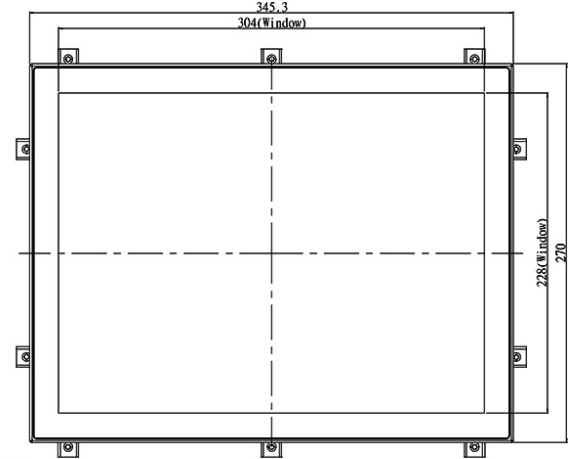

SPECIFICATIONS:

Panel	Cell Type / Glass Surface	TFT LCD
	Aspect Ratio / Size	4 : 3 / 15" viewable diagonal area
	Active Area / Pixel Pitch	304.13(H) x 228.10(V) mm / 0.297(H) x 0.297(V) mm
	Native Resolution / Colors	1024(H) x 768(V) / 16.2 M
	Brightness / Contrast	250 cd/m ² (typ) / 700 : 1
	Response Time	< 35 ms
	Viewing Angle (typical)	H. 140° (- 70° ~ + 70°) , V. 120° (- 60° ~ + 60°)
	Light Source	LED backlight, Long life, 35,000 hrs (typ)
System	CPU	Support for Intel® Core i7 / i5 / i3 / Celeron® (Skylake-S)
	BIOS	UEFI
	System / Graphic Chipset	Intel® H110
	System Memory	2 x DDR4 SO-DIMM slots, up to 32GB 2133MHz
	HDD	4 x SATA2
	I/O port	1 x HDMI
		4 x USB 3.0
		1 x Display Port
	1 x LAN, Mic-in, Line-out	
Expansion	1 x Mini PCI-e	
Power	Power Input	12V DC input with adapter
	Power Consumption	30 Watt, <1 Watt
Operating Condition	Temperature / Humidity	0°C ~ 50°C (32°F ~ 122°F) , 10% ~ 90% (no condensation)
Dimensions	Physical	Please refer to Drawing
	Carton	W x H x D = TBD

MECHANICAL DRAWING:

Wall Max Depth is 12mm.

LCD OPTIONS:

LED Backlight Options

Introducing LED backlight options for monitors for energy efficiency and a brighter screen.

TouchScreen Options

Our LCD has a wide selection option to choose which touchscreen technology suits for you.