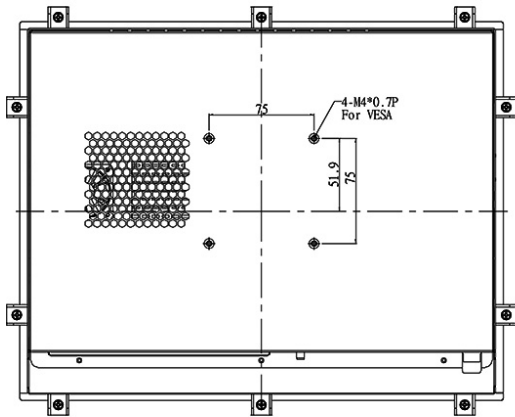

MECHANICAL DRAWING: