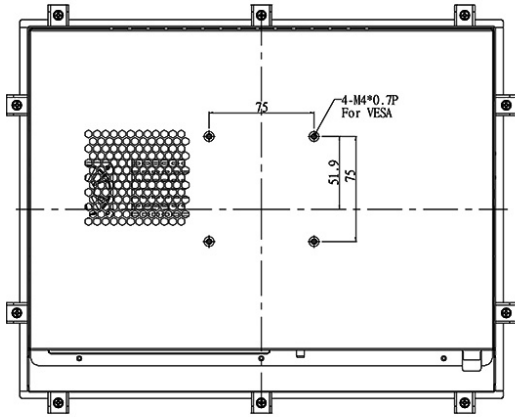

MECHANICAL DRAWING: