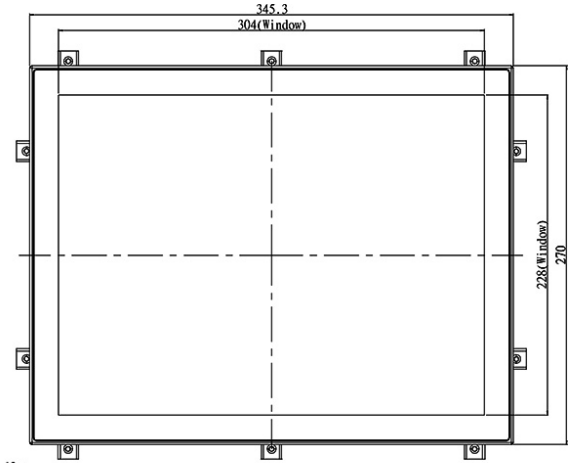

MECHANICAL DRAWING: