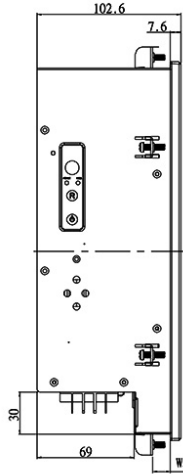

MECHANICAL DRAWING: