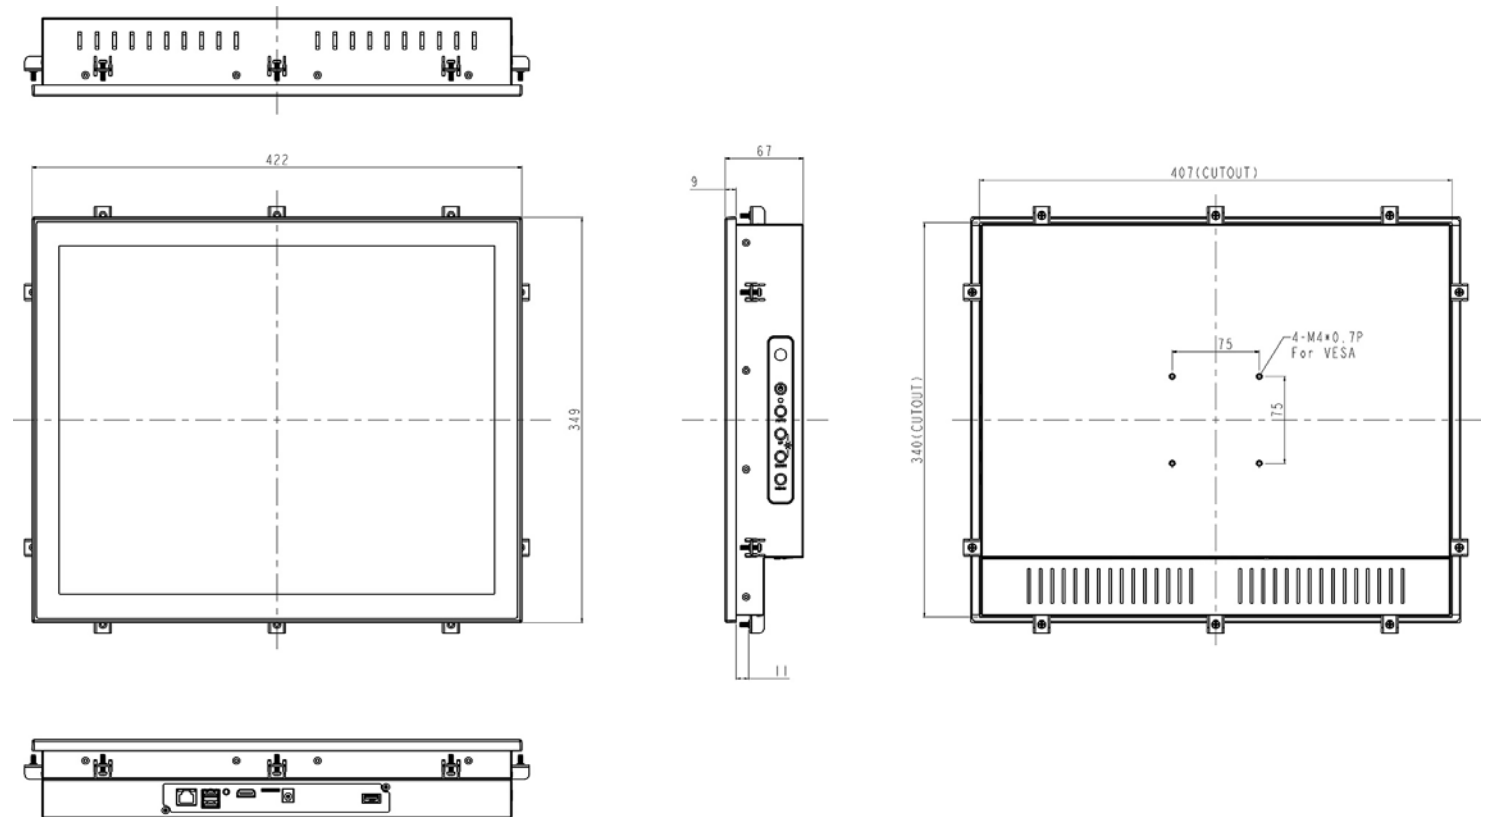

MECHANICAL DRAWING: