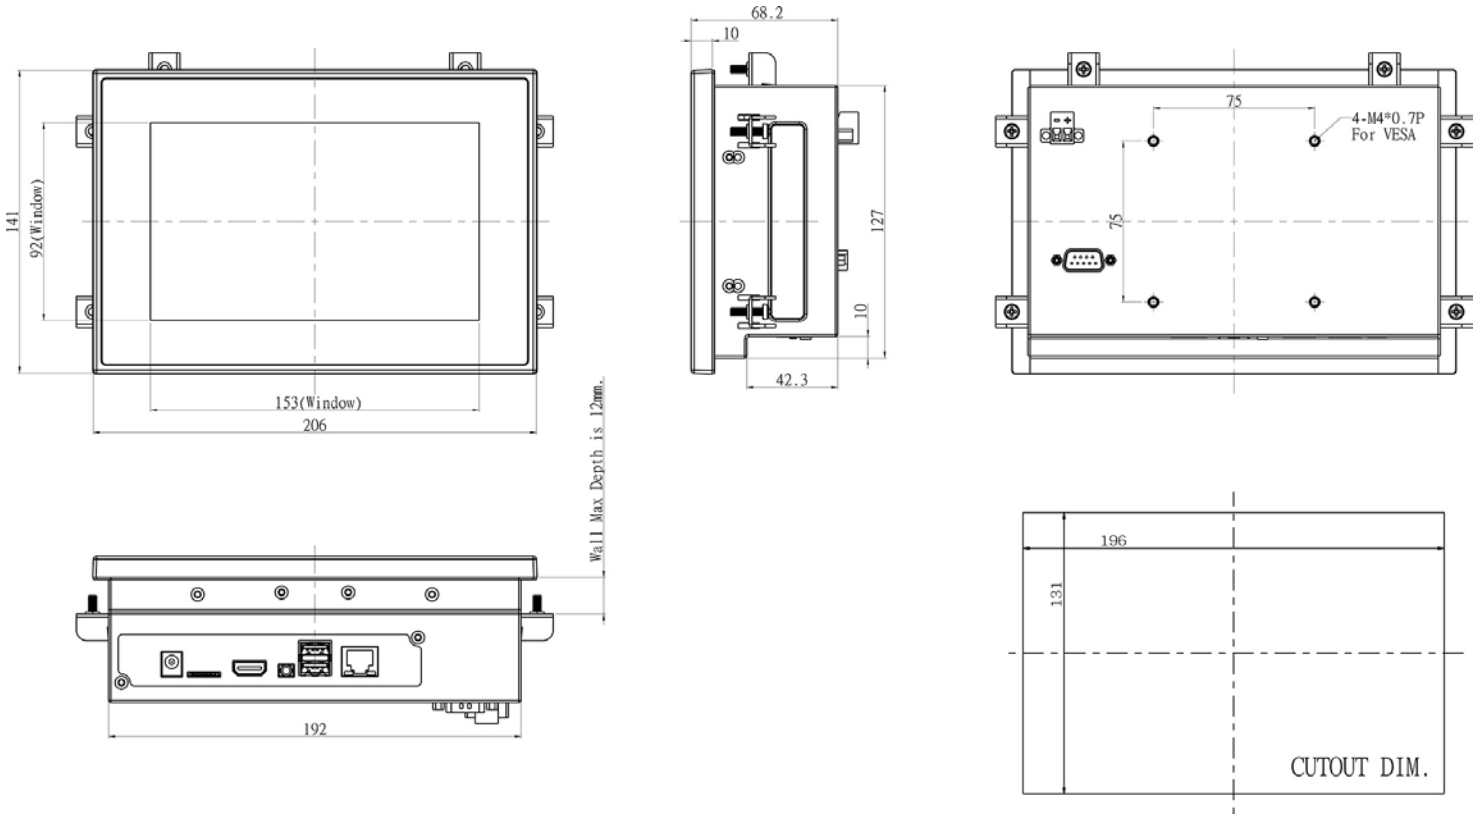

MECHANICAL DRAWING: