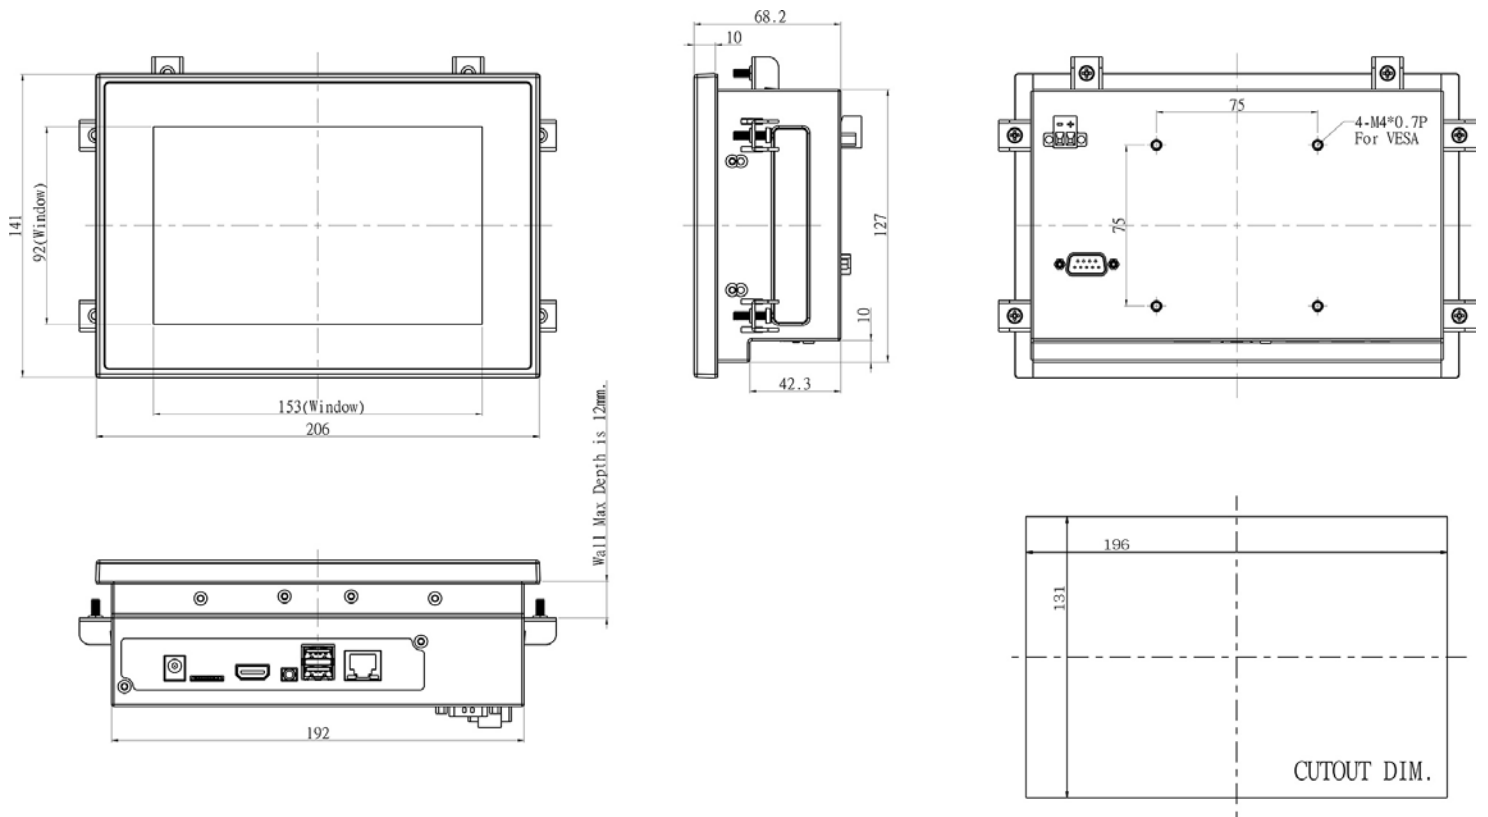

MECHANICAL DRAWING: