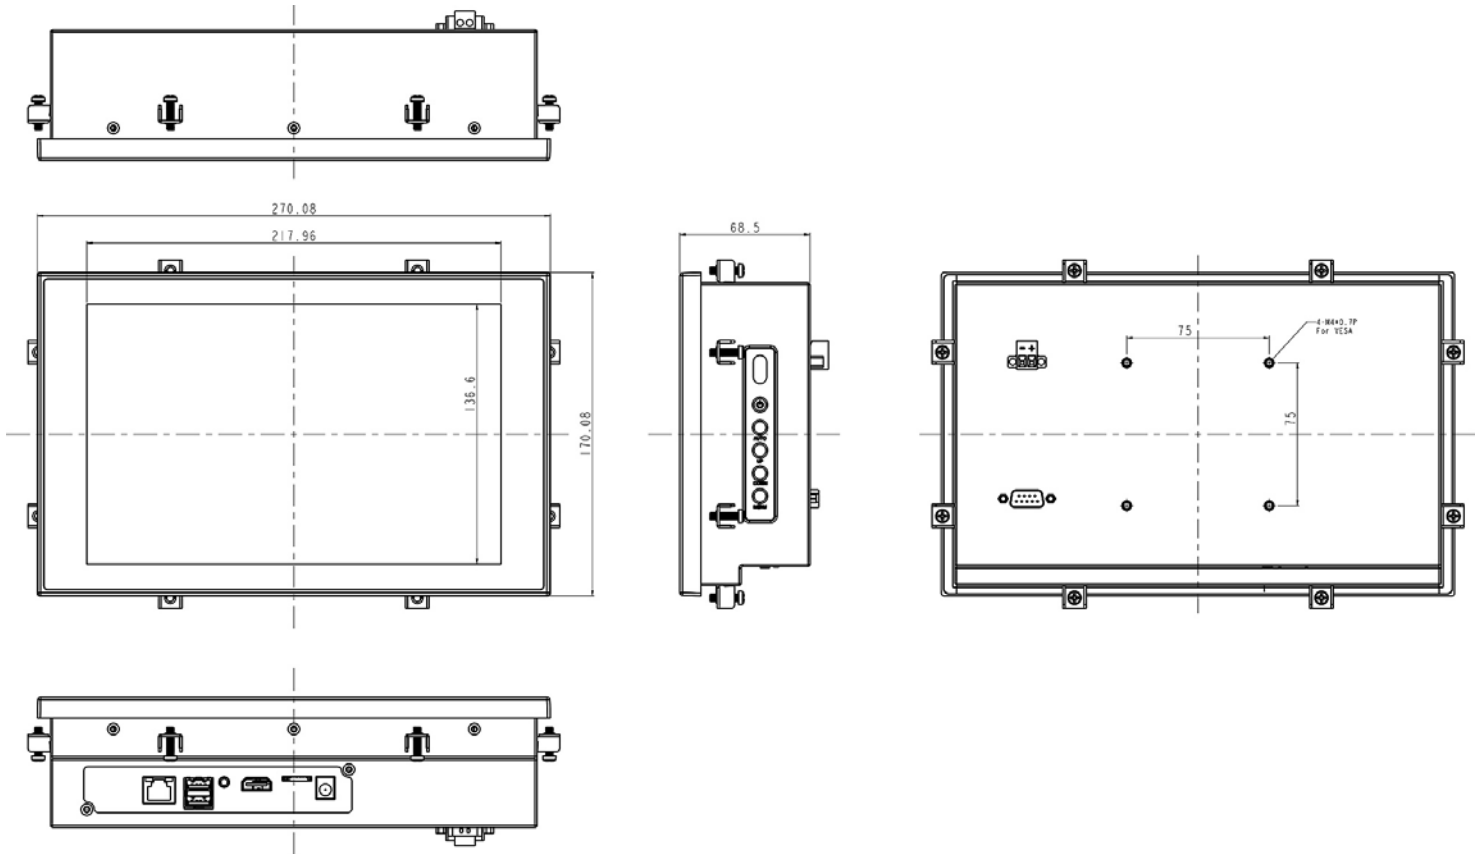

MECHANICAL DRAWING: