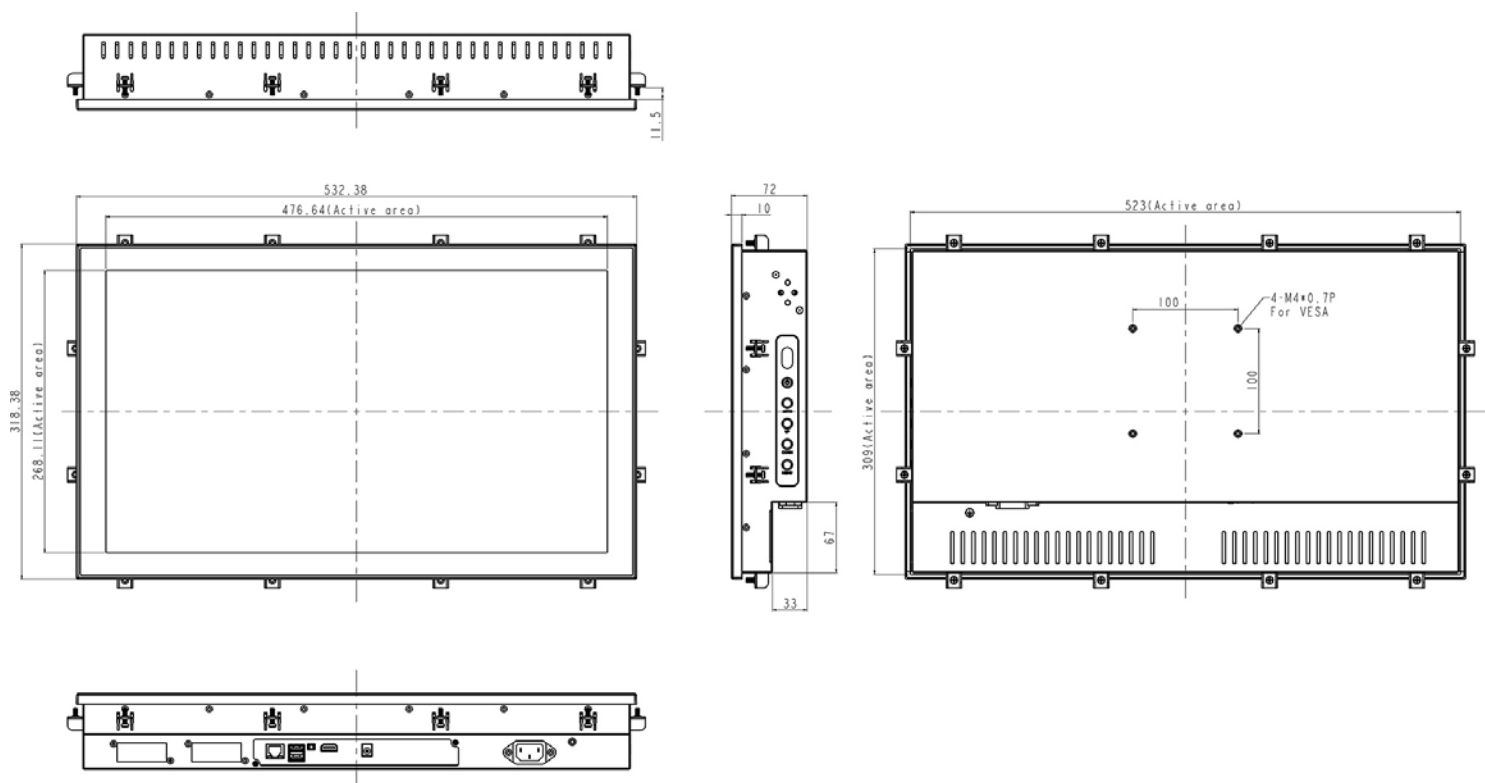

MECHANICAL DRAWING: