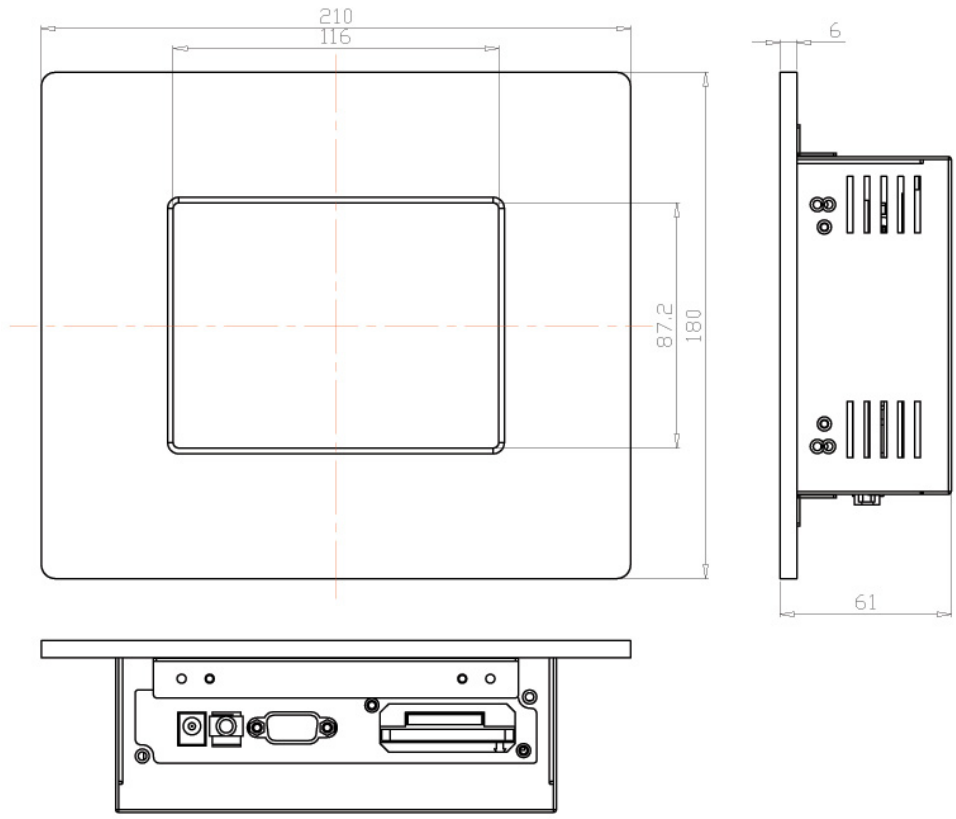

MECHANICAL DRAWING: