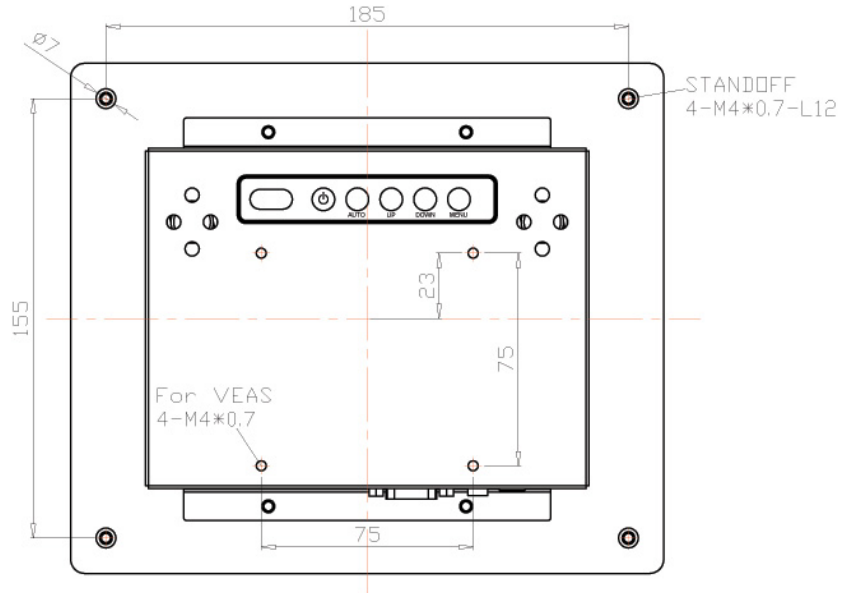

MECHANICAL DRAWING: