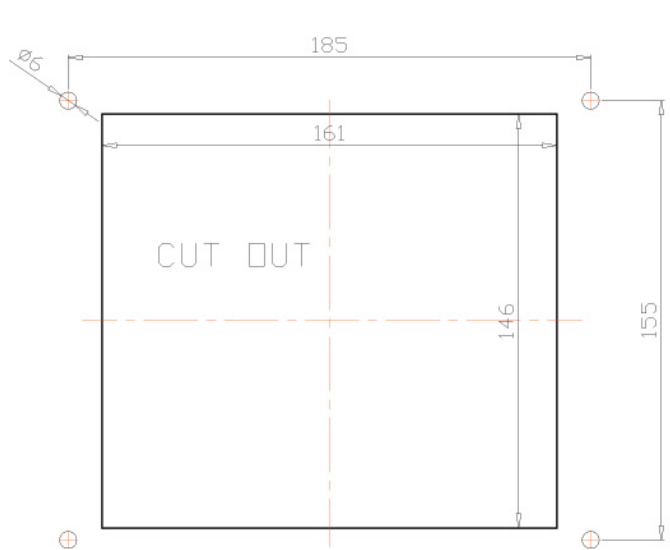

MECHANICAL DRAWING: