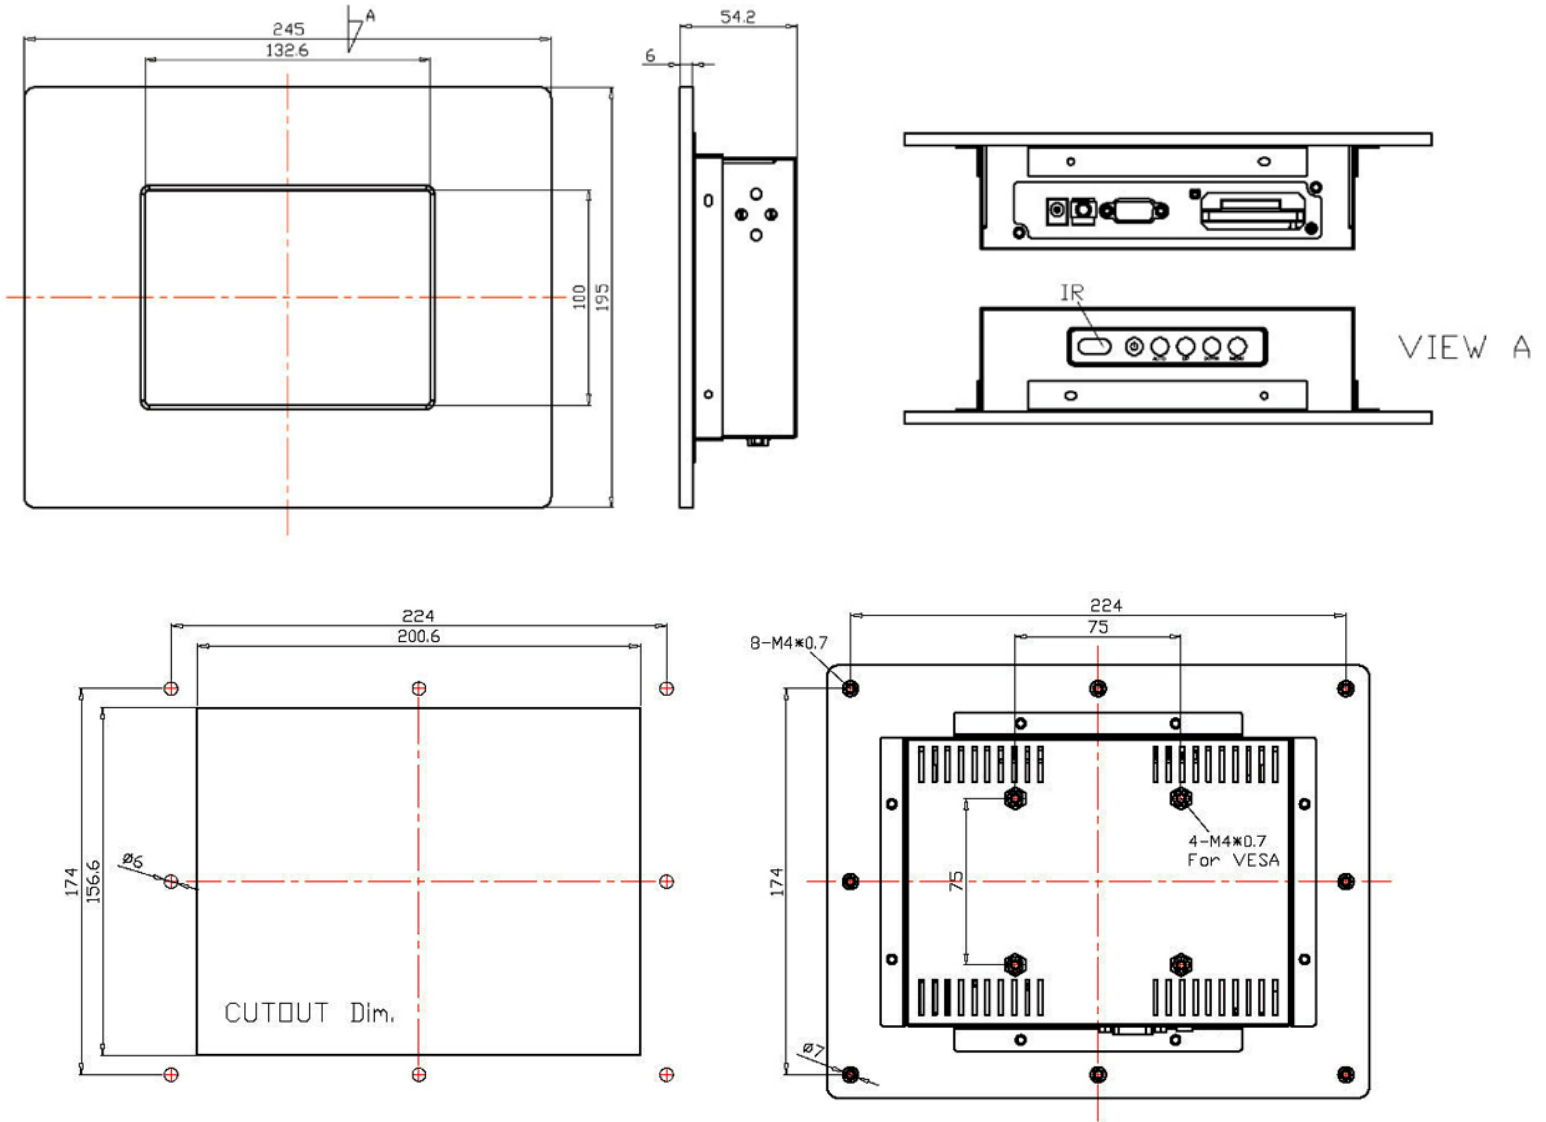

MECHANICAL DRAWING: