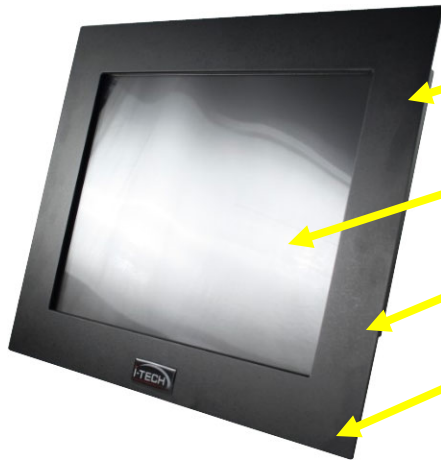

# WIDE TEMPERATURE: Panel Mount Metal Housing LCD Monitor

Industrial 17" LCD monitor, 1280x1024, LED-350nits VGA, Wide Temperature (-30° to 80°C), Side OSD including VESA Mount with 5 Wire Resistive Touch Screen and USB Controller

### FEATURES HIGHLIGHTS:

Metal 5mm Panel Mount for easy installation with stud mount and Clamps mount  
(Optional for Front AR Glass or Vandal Resistant glass)

Optional for Resistive/ Capacitive/ SAW/ IR/ Projective Capacitive Touch screen