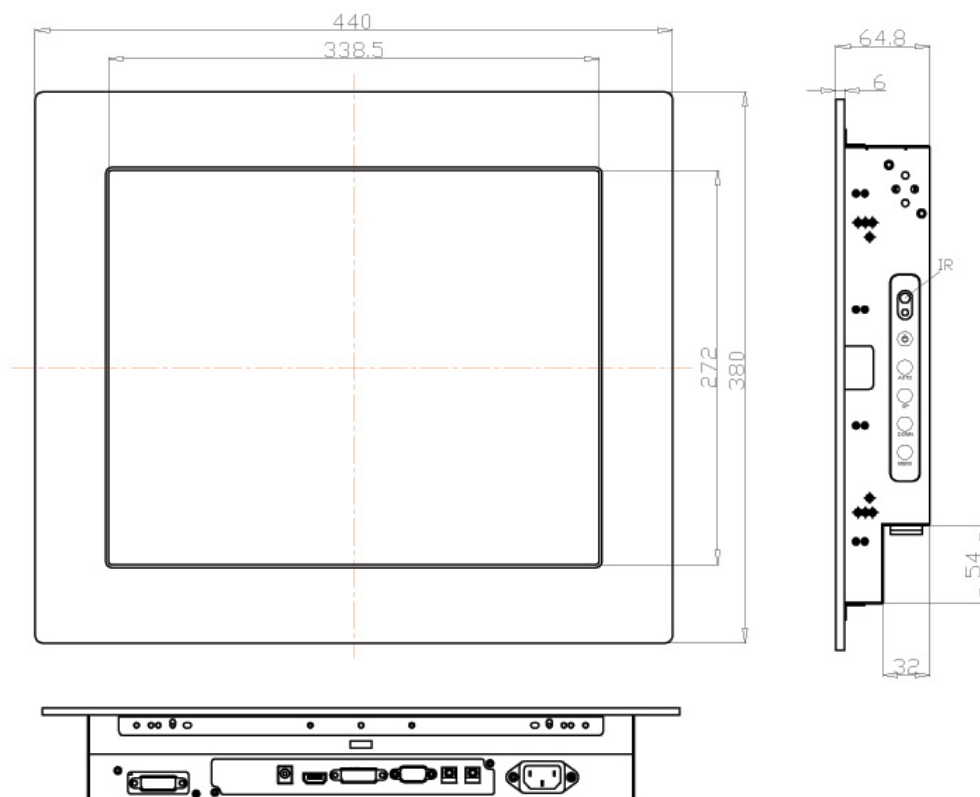

MECHANICAL DRAWING: