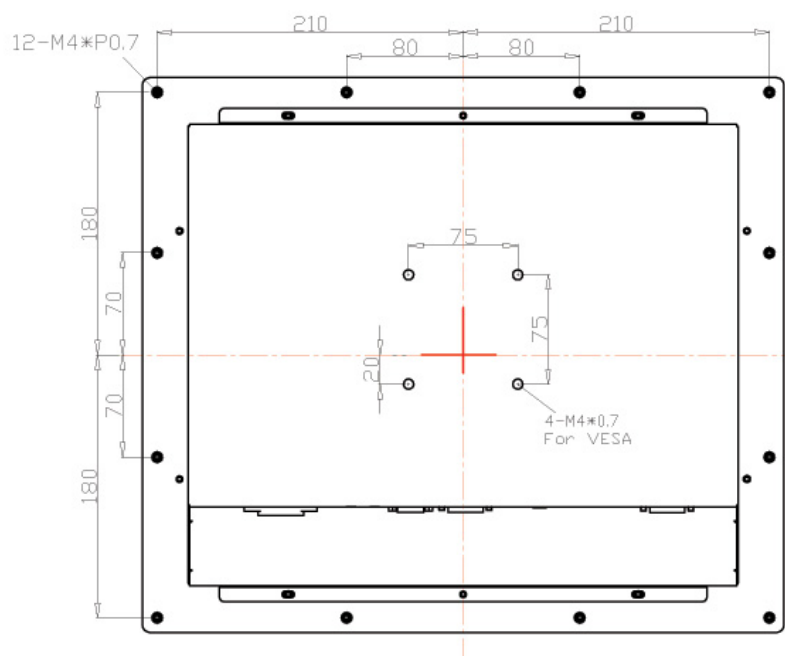

MECHANICAL DRAWING: