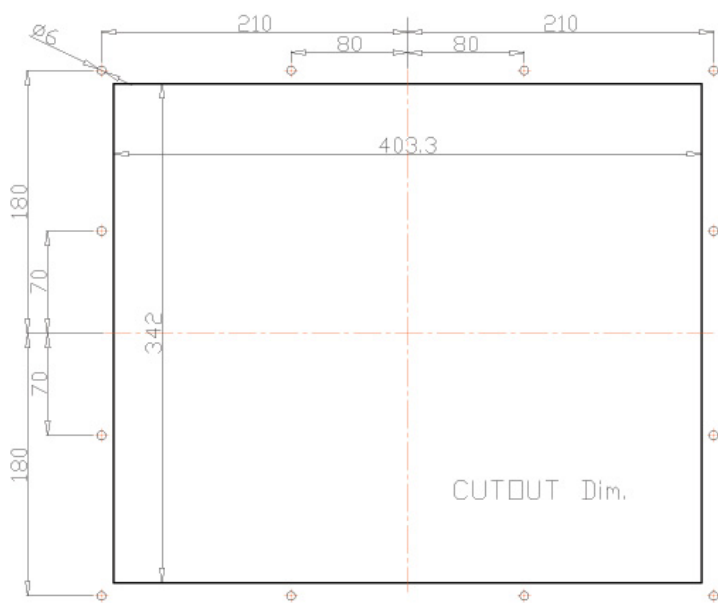

MECHANICAL DRAWING: