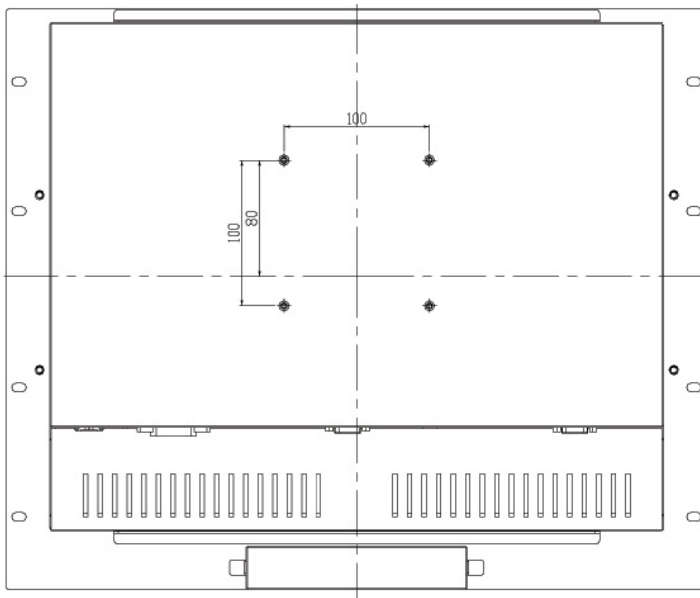

Model: ERM1900

Mechanical Drawing: