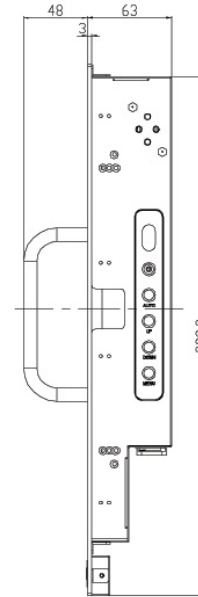

Model: ERM1900

Mechanical Drawing: