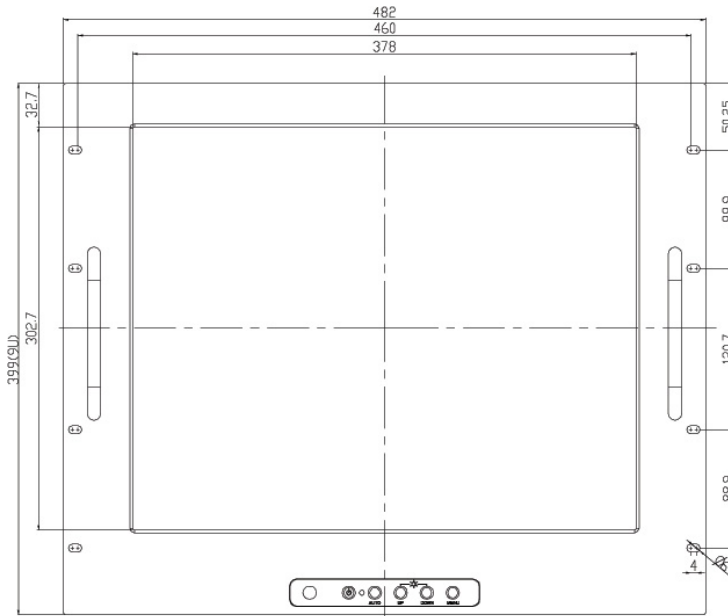

Model: ERM1900

Mechanical Drawing: