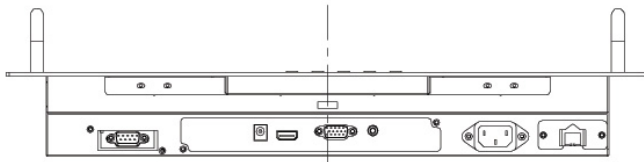

Model: ERM1900

Mechanical Drawing: