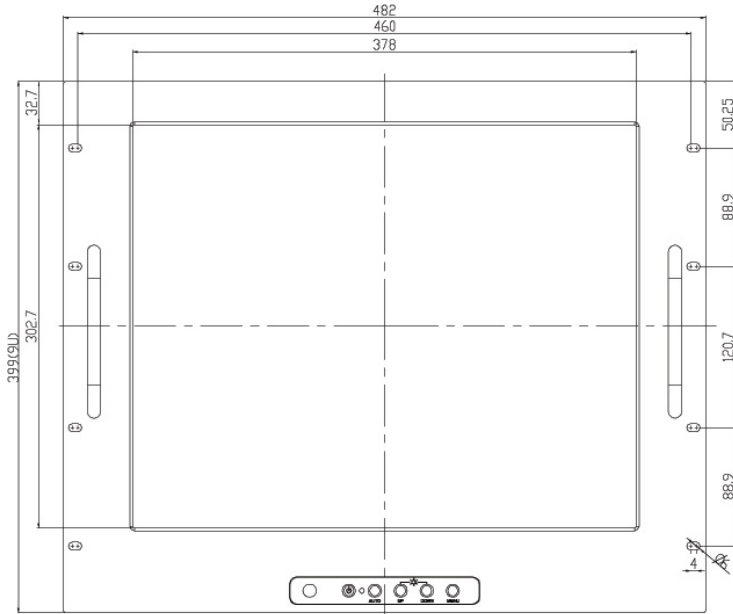

Model: ERM1900

Mechanical Drawing: