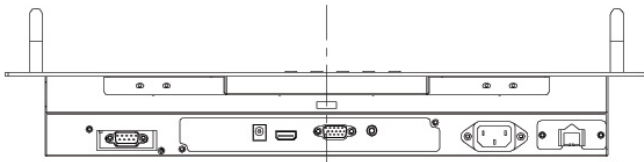

Model: ERM1900

Mechanical Drawing: