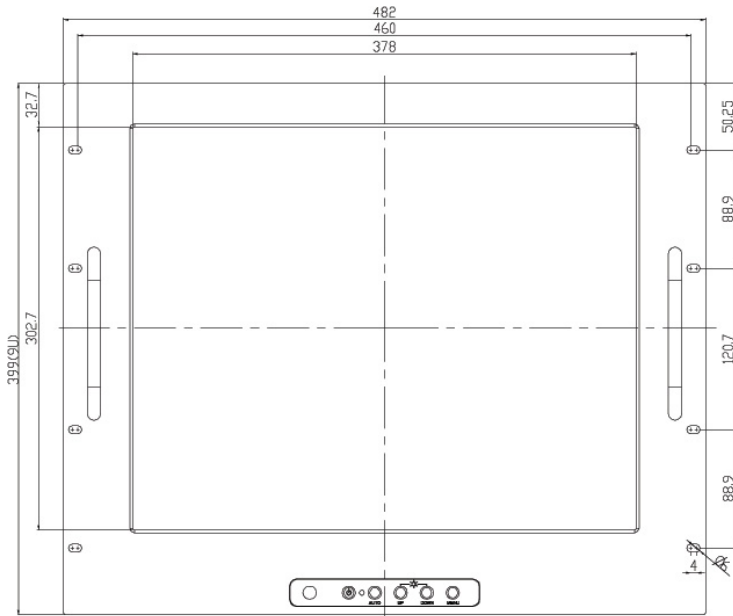

Model: ERM1900

Mechanical Drawing: