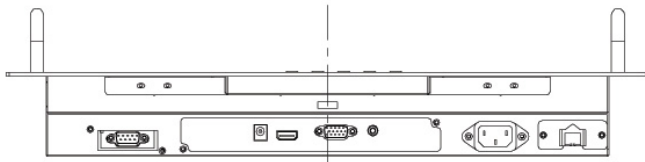

Model: ERM1900

Mechanical Drawing: