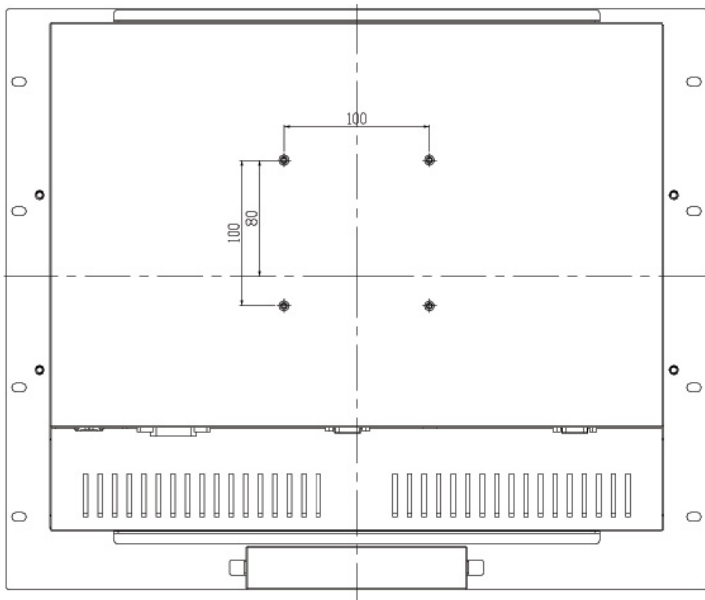

Model: ERM1900

Mechanical Drawing: