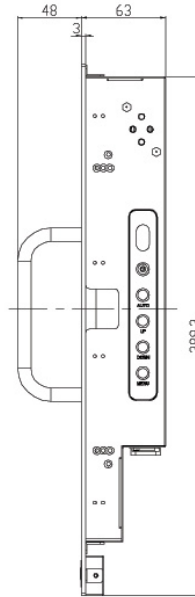

Model: ERM1900

Mechanical Drawing: