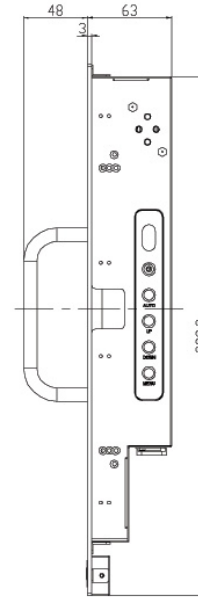

# Model: ERM1900S-SW

Rack Mount, 19" LCD monitor, 1280x1024, LED 1000 nits, VGA input with SAW Touch

## Specification:

<b>Panel</b>	Cell Type / Glass Surface	TFT LCD / Black Anti-Glare, low reflection coating	
	Aspect Ratio / Size	5 : 4 / 19" viewable diagonal area	
	Active Area / Pixel Pitch	376.3(H) x 301.1(V) mm / 0.294(H) x 0.294(V) mm	
	Native Resolution / Colors	1280(H) x 1024(V) / 16.7 M	
	Brightness / Contrast	1000 cd/m <sup>2</sup> (typ) / 800 : 1	
	Response Time	≤ 5 ms	
	Viewing Angle (typical)	H. 170o (- 85o ~ + 85o) , V. 160o(- 80o ~ + 80o)	
	Light Source	LED backlight, Long life, 35,000 hrs (typ)	
<b>Input Sources</b>	PC System	Signal	Analog RGB (0.7/1.0 V <sub>p-p</sub> , 75 ohms)
		Sync	Separate Sync, Composite Sync, Sync On Green
		Frequency	F <sub>h</sub> : 30 - 82Khz , F <sub>v</sub> : 50 -75Hz
	Audio System	2W speaker x 2	
<b>Input Terminals</b>	1 x VGA (15 Pin Female D-Sub) , 1 x PC Audio (Stereo Headphone Jack) , 1 x DC Power Plug		
<b>Convenient Features</b>	Auto Calibration , Back Light Adjustment , Plug&Play (VESA DDC/CI, DDC 2B)		
	OSD Multi-Languages , Wall Mount Ready (VESA Dimension - please refer to Drawing)		
<b>Power</b>	Internal power supply with universal / Auto-Sensing, AC90 to 260V, 50/60 Hz		
<b>Power Consumption</b>	Operation / Power Saving	33 watt , < 2 watt (Support DPMS)	
<b>Operating Condition</b>	Temperature / Humidity	0°C ~ 50°C (32°F ~ 122°F) , 10% ~ 90% (no condensation)	
<b>Storage Condition</b>	Temperature / Humidity	- 20°C ~ 60°C (- 4°F ~ 140°F) , 10% ~ 90% (no condensation)	
<b>Certification</b>	FCC , CE		
<b>Dimensions</b>	Physical	Please refer to Drawing	
	Carton	W x H x D = TBD	
<b>Weight</b>	N.W. / G.W.	6 Kgs / 7 Kgs	
<b>Container Loaded</b>	20ft / 40ft / 40ft HQ	TBD (Sets , By pallet)	

Model: ERM1900

Mechanical Drawing: