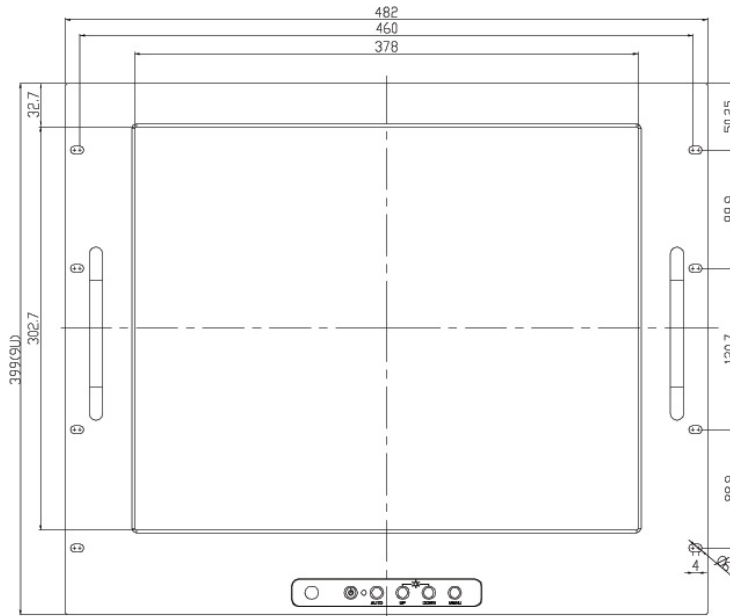

Model: ERM1900

Mechanical Drawing: