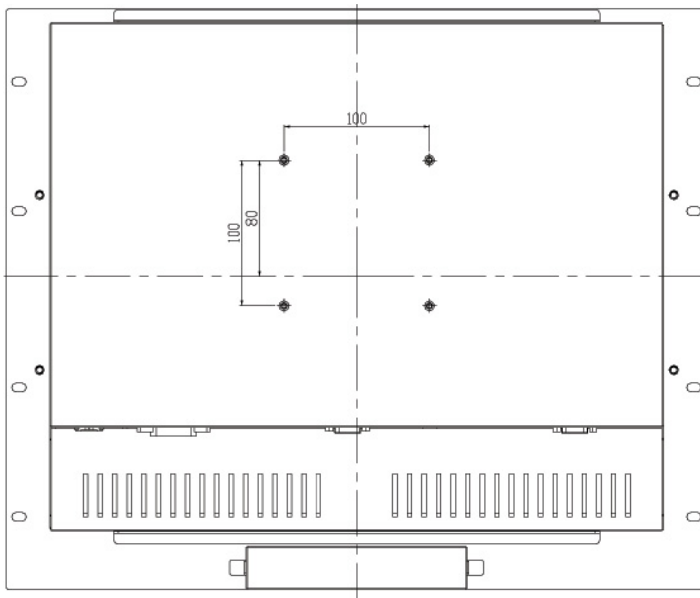

Model: ERM1900S

Rack Mount, 19" LCD monitor,
1280x1024, LED 1000 nits, VGA input

Features:

- Modularize mechanical design provides flexible product configuration and easy maintenance
- Optional build-in touch screen for interactive application
- Available with auto-brightness sensor offers application in day and night
- VGA connector with optional AV,SV,AV-Looping
- Complete custom design/solution for OEM customers

Specification:

Panel	Cell Type / Glass Surface	TFT LCD / Black Anti-Glare, low reflection coating	
	Aspect Ratio / Size	5 : 4 / 19" viewable diagonal area	
	Active Area / Pixel Pitch	376.3(H) x 301.1(V) mm / 0.294(H) x 0.294(V) mm	
	Native Resolution / Colors	1280(H) x 1024(V) / 16.7 M	
	Brightness / Contrast	1000 cd/m ² (typ) / 800 : 1	
	Response Time	≤ 5 ms	
	Viewing Angle (typical)	H. 170o (- 85o ~ + 85o) , V. 160o(- 80o ~ + 80o)	
	Light Source	LED backlight, Long life, 35,000 hrs (typ)	
Input Sources	PC System	Signal	Analog RGB (0.7/1.0 V _{p-p} , 75 ohms)
		Sync	Separate Sync, Composite Sync, Sync On Green
		Frequency	F _h : 30 - 82Khz , F _v : 50 -75Hz
	Audio System	2W speaker x 2	
Input Terminals	1 x VGA (15 Pin Female D-Sub) , 1 x PC Audio (Stereo Headphone Jack) , 1 x DC Power Plug		
Convenient Features	Auto Calibration , Back Light Adjustment , Plug&Play (VESA DDC/CI, DDC 2B)		
	OSD Multi-Languages , Wall Mount Ready (VESA Dimension - please refer to Drawing)		
Power	Internal power supply with universal / Auto-Sensing, AC90 to 260V, 50/60 Hz		
Power Consumption	Operation / Power Saving	33 watt , < 2 watt (Support DPMS)	
Operating Condition	Temperature / Humidity	0°C ~ 50°C (32°F ~ 122°F) , 10% ~ 90% (no condensation)	
Storage Condition	Temperature / Humidity	- 20°C ~ 60°C (- 4°F ~ 140°F) , 10% ~ 90% (no condensation)	
Certification	FCC , CE		
Dimensions	Physical	Please refer to Drawing	
	Carton	W x H x D = TBD	
Weight	N.W. / G.W.	6 Kgs / 7 Kgs	
Container Loaded	20ft / 40ft / 40ft HQ	TBD (Sets , By pallet)	

Model: ERM1900

Mechanical Drawing: