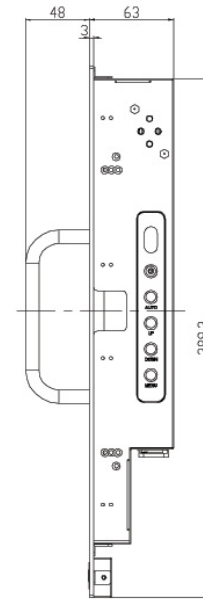

Model: ERM1900S

Rack Mount, 19" LCD monitor,
1280x1024, LED 1000 nits, VGA input

Features:

- Modularize mechanical design provides flexible product configuration and easy maintenance
- Optional build-in touch screen for interactive application
- Available with auto-brightness sensor offers application in day and night
- VGA connector with optional AV,SV,AV-Looping
- Complete custom design/solution for OEM customers

Specification:

Panel	Cell Type / Glass Surface	TFT LCD / Black Anti-Glare, low reflection coating	
	Aspect Ratio / Size	5 : 4 / 19" viewable diagonal area	
	Active Area / Pixel Pitch	376.3(H) x 301.1(V) mm / 0.294(H) x 0.294(V) mm	
	Native Resolution / Colors	1280(H) x 1024(V) / 16.7 M	
	Brightness / Contrast	1000 cd/m ² (typ) / 800 : 1	
	Response Time	≤ 5 ms	
	Viewing Angle (typical)	H. 170o (- 85o ~ + 85o) , V. 160o(- 80o ~ + 80o)	
	Light Source	LED backlight, Long life, 35,000 hrs (typ)	
Input Sources	PC System	Signal	Analog RGB (0.7/1.0 V _{p-p} , 75 ohms)
		Sync	Separate Sync, Composite Sync, Sync On Green
		Frequency	F _h : 30 - 82Khz , F _v : 50 -75Hz
	Audio System	2W speaker x 2	
Input Terminals	1 x VGA (15 Pin Female D-Sub) , 1 x PC Audio (Stereo Headphone Jack) , 1 x DC Power Plug		
Convenient Features	Auto Calibration , Back Light Adjustment , Plug&Play (VESA DDC/CI, DDC 2B)		
	OSD Multi-Languages , Wall Mount Ready (VESA Dimension - please refer to Drawing)		
Power	Internal power supply with universal / Auto-Sensing, AC90 to 260V, 50/60 Hz		
Power Consumption	Operation / Power Saving	33 watt , < 2 watt (Support DPMS)	
Operating Condition	Temperature / Humidity	0°C ~ 50°C (32°F ~ 122°F) , 10% ~ 90% (no condensation)	
Storage Condition	Temperature / Humidity	- 20°C ~ 60°C (- 4°F ~ 140°F) , 10% ~ 90% (no condensation)	
Certification	FCC , CE		
Dimensions	Physical	Please refer to Drawing	
	Carton	W x H x D = TBD	
Weight	N.W. / G.W.	6 Kgs / 7 Kgs	
Container Loaded	20ft / 40ft / 40ft HQ	TBD (Sets , By pallet)	

Model: ERM1900

Mechanical Drawing: