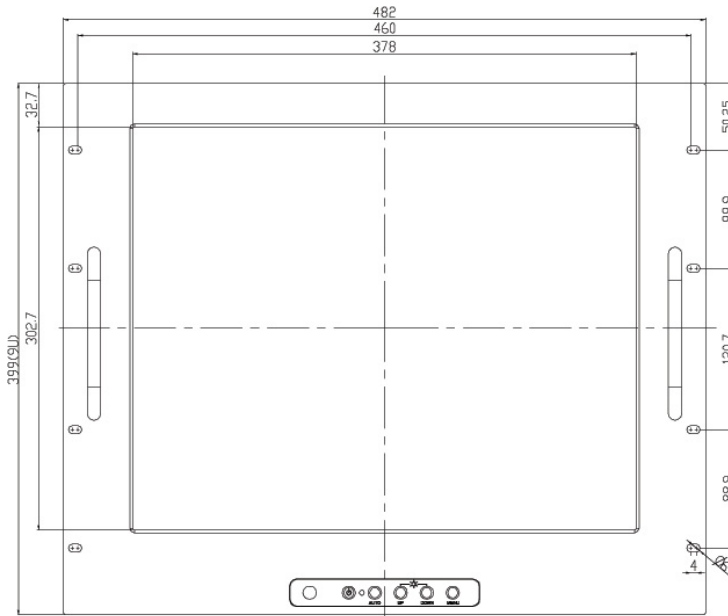

Model: ERM1900S

Rack Mount, 19" LCD monitor,
1280x1024, LED 1000 nits, VGA input

Features:

- Modularize mechanical design provides flexible product configuration and easy maintenance
- Optional build-in touch screen for interactive application
- Available with auto-brightness sensor offers application in day and night
- VGA connector with optional AV,SV,AV-Looping
- Complete custom design/solution for OEM customers

Specification:

Panel	Cell Type / Glass Surface	TFT LCD / Black Anti-Glare, low reflection coating	
	Aspect Ratio / Size	5 : 4 / 19" viewable diagonal area	
	Active Area / Pixel Pitch	376.3(H) x 301.1(V) mm / 0.294(H) x 0.294(V) mm	
	Native Resolution / Colors	1280(H) x 1024(V) / 16.7 M	
	Brightness / Contrast	1000 cd/m ² (typ) / 800 : 1	
	Response Time	≤ 5 ms	
	Viewing Angle (typical)	H. 170o (- 85o ~ + 85o) , V. 160o(- 80o ~ + 80o)	
	Light Source	LED backlight, Long life, 35,000 hrs (typ)	
Input Sources	PC System	Signal	Analog RGB (0.7/1.0 V _{p-p} , 75 ohms)
		Sync	Separate Sync, Composite Sync, Sync On Green
		Frequency	F _h : 30 - 82Khz , F _v : 50 -75Hz
	Audio System	2W speaker x 2	
Input Terminals	1 x VGA (15 Pin Female D-Sub) , 1 x PC Audio (Stereo Headphone Jack) , 1 x DC Power Plug		
Convenient Features	Auto Calibration , Back Light Adjustment , Plug&Play (VESA DDC/CI, DDC 2B)		
	OSD Multi-Languages , Wall Mount Ready (VESA Dimension - please refer to Drawing)		
Power	Internal power supply with universal / Auto-Sensing, AC90 to 260V, 50/60 Hz		
Power Consumption	Operation / Power Saving	33 watt , < 2 watt (Support DPMS)	
Operating Condition	Temperature / Humidity	0°C ~ 50°C (32°F ~ 122°F) , 10% ~ 90% (no condensation)	
Storage Condition	Temperature / Humidity	- 20°C ~ 60°C (- 4°F ~ 140°F) , 10% ~ 90% (no condensation)	
Certification	FCC , CE		
Dimensions	Physical	Please refer to Drawing	
	Carton	W x H x D = TBD	
Weight	N.W. / G.W.	6 Kgs / 7 Kgs	
Container Loaded	20ft / 40ft / 40ft HQ	TBD (Sets , By pallet)	

Model: ERM1900

Mechanical Drawing: