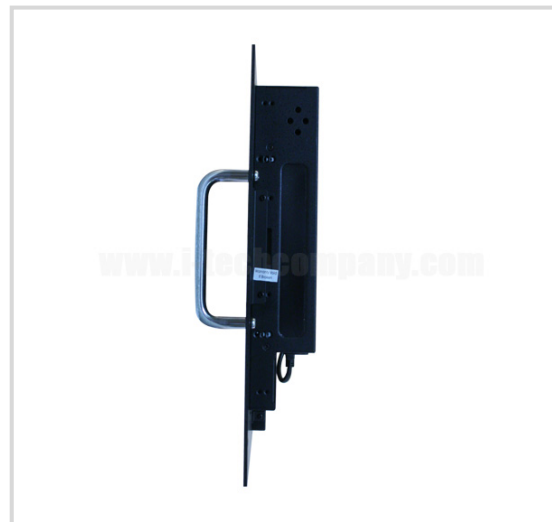

Photo Gallery: