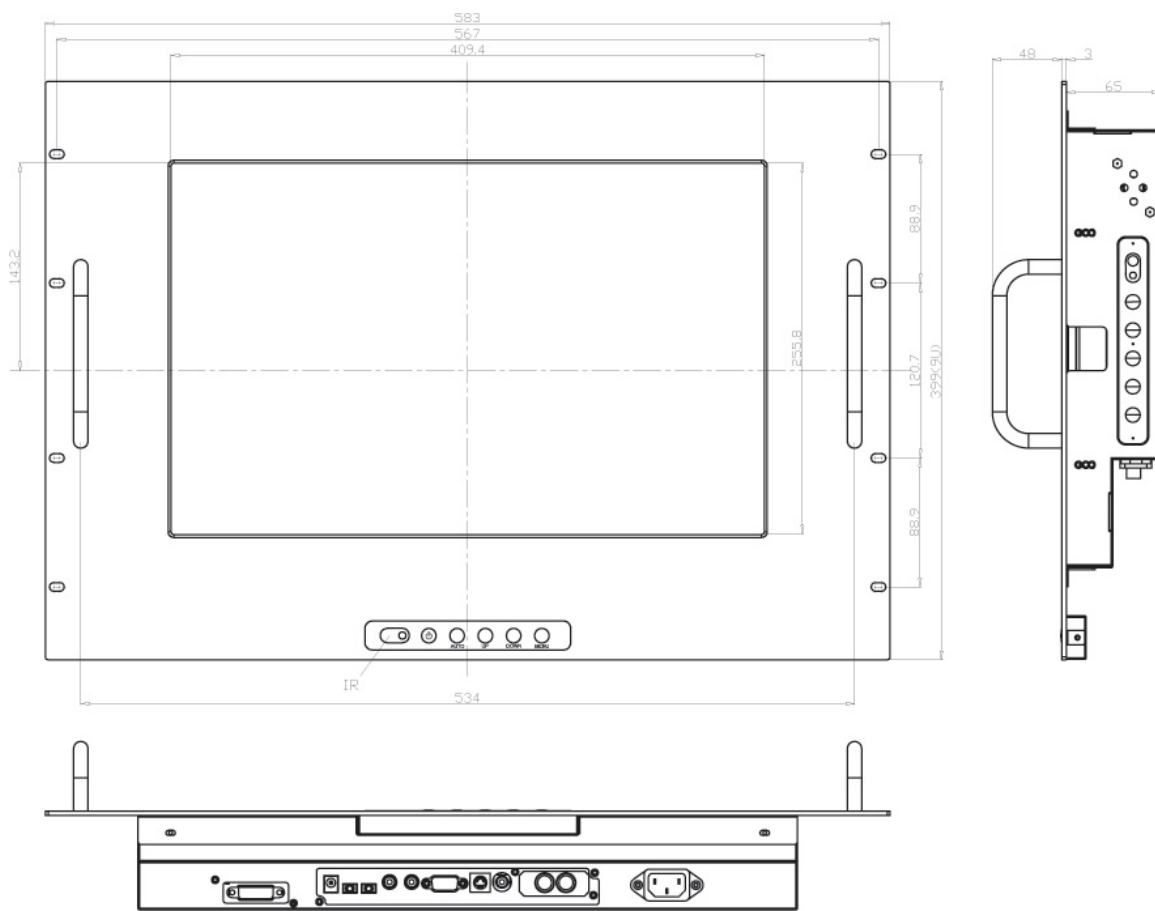

Mechanical Drawing: