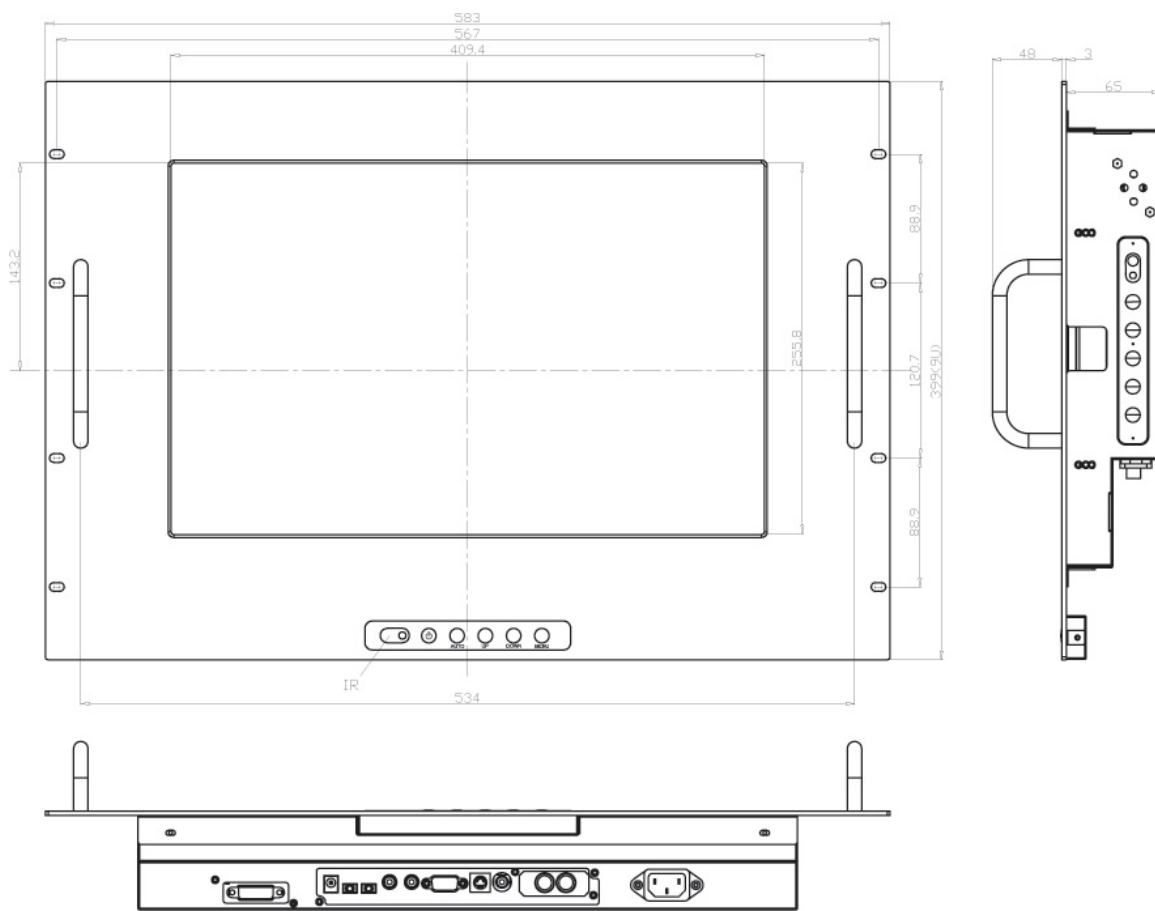

Specification:

Panel	Cell Type / Glass Surface	TFT LCD / Black Anti-Glare, low reflection coating	
	Aspect Ratio / Size	Wide /19" viewable diagonal area	
	Active Area / Pixel Pitch	408.24(H) x 255.15(V) mm / 0.284(H) x 0.284(V) mm	
	Native Resolution / Colors	1440(H) x900(V) / 16.7 Million	
	Brightness / Contrast	300 cd/m ² (typ) / 1000 :1	
	Response Time	≤ 5 ms	
	Viewing Angle (typical)	H. 170° (- 85° ~ + 85°) , V. 160°(- 80° ~ + 80°)	
	Light Source	CCFL , Long life, 50,000 hrs (typ)	
Input Sources	PC System	Signal	Analog RGB (0.7/1.0 V _{p-p} , 75 ohms)
		Sync	Separate Sync, Composite Sync, Sync On Green
		Frequency	F _h : 30 - 82Khz , F _v : 50 -75Hz
	Audio System	2W Speaker x 2	
Input Terminals	1 x VGA (15 Pin Female D-Sub), 1 x PC Audio (Stereo Headphone Jack), 1 x AC Inlet		
Convenient Features	Auto Calibration , Back Light Adjustment, Plug&Play (VESA DDC/CI, DDC 2B)		
	OSD Multi-Languages , Wall Mount Ready (VESA 100 x 100 mm)		
Power	Internal power supply with universal / Auto-Sensing, AC 90 to 260V, 50 / 60 Hz		
Power Consumption	Operation / Power Saving	30 watt, < 2 watt (Support DPMS)	
Operating Condition	Temperature / Humidity	0°C ~ 50°C (32°F ~ 122°F), 10% ~ 90% (no condensation)	
Storage Condition	Temperature / Humidity	- 20°C ~ 60°C (- 4°F ~ 140°F), 10% ~ 90% (no condensation)	
Certification	FCC,CE		
Dimensions	Physical	W x H x D = 583.0 x 399.0 x 68.0 mm	
	Carton	Wx H x D = TBD	
Weight	N.W. / G.W.	7.5 Kgs / 8.5 Kgs	
Container Loaded	20ft / 40ft / 40ft HQ	TBD (Sets , By pallet)	

Model: ERMW1900

Mechanical Drawing:

Mechanical Drawing: