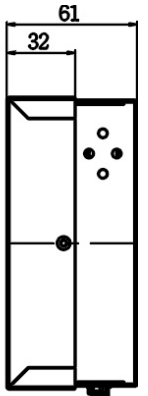

Mechanical Drawing: