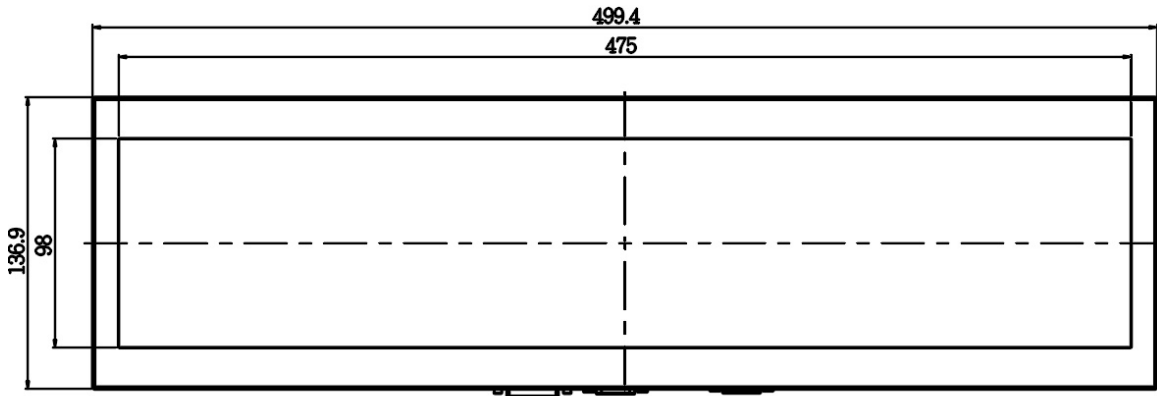

Mechanical Drawing: