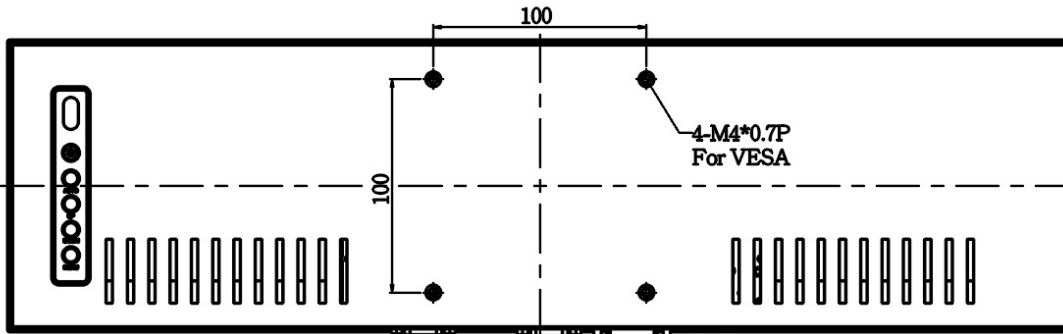

Mechanical Drawing: