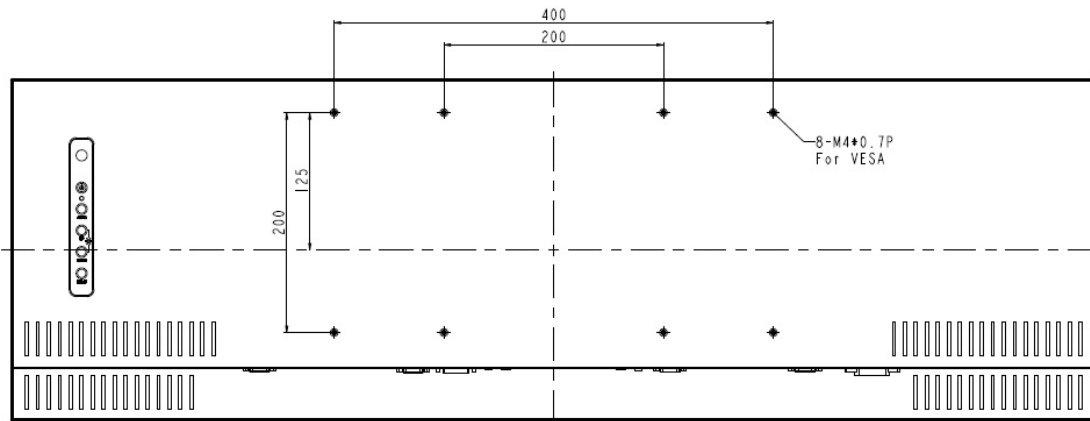

Mechanical Drawing: