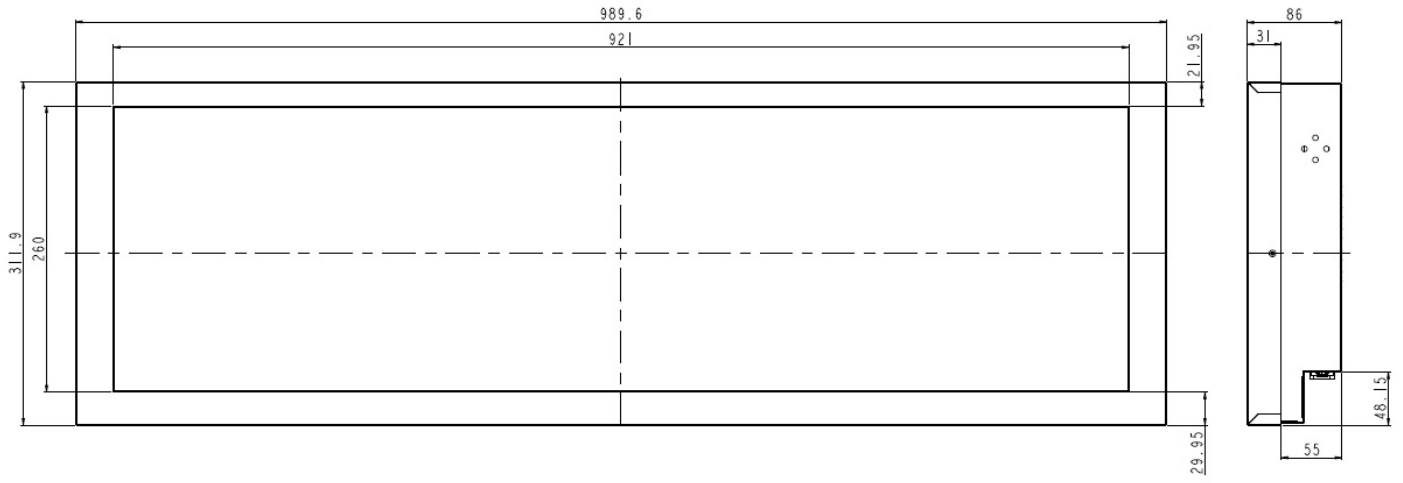

Mechanical Drawing: