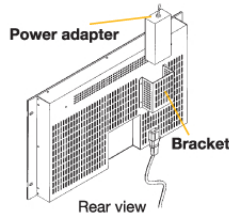

Options:

AV Input

Touchscreen

Designed for

Specifications

Monitor

SAMSUNG

Class A LCD panel

- 15" 1024 x 768 LCD with 1400 nits brightness and 400:1 contrast ratio typical
- 17" 1280 x 1024 LCD with 1000 nits brightness and 500:1 contrast ratio typical
- 19" 1280 x 1024 LCD with 800 nits brightness and 700:1 contrast ratio typical

Note: See page 44 for full details

Cable

- Standard 6ft VGA cable supplied with the unit

Power

- Supplied with 12V 8.3A remote power adapter

Dimension and diagram

Product dimension (W) x (D) x (H)

- HRP615 - 48 x 6.5 x 26.6 cm / 18.9 x 2.6 x 10.5 inch
- HRP717 - 48 x 7 x 31.0 cm / 18.9 x 2.8 x 12.2 inch
- HRP819 - 48 x 8.5 x 35.5 cm / 18.9 x 3.3 x 14 inch

Packing dimension (W) x (D) x (H)

- HRP615 - 57 x 42 x 16.5 cm / 22.4 x 16.5 x 6.5 inch
- HRP717 - 57 x 47 x 16.5 cm / 22.4 x 18.5 x 6.5 inch
- HRP819 - 57 x 51 x 16.5 cm / 22.4 x 20 x 6.5 inch