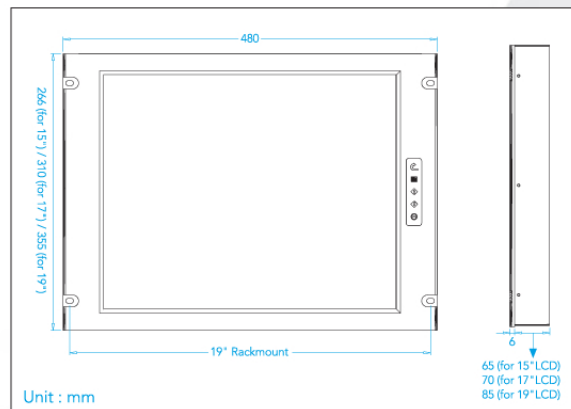

Net/gross weight

- HRP615 - approximate 5 / 7kg
- HRP717 - approximate 7 / 10kg
- HRP819 - approximate 9 / 12kg

Ordering information

15" LCD	17" LCD	19" LCD
HRP615	HRP717	HRP819

"Standard" solution