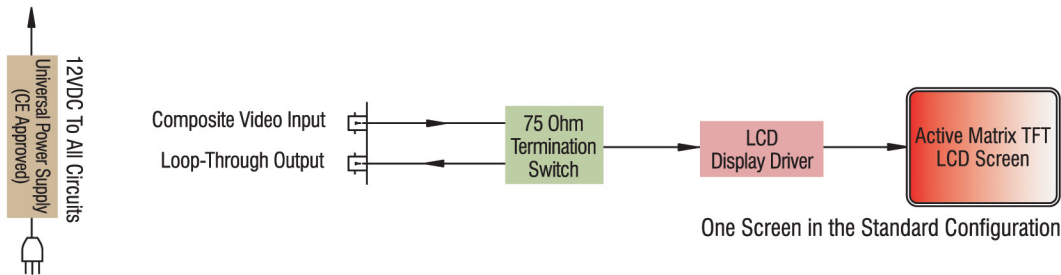

PANORAMAdtv, the video division of Wohler Technologies, Inc.

PANORAMAdtv MON8-1

Compact Dual Standard Eight Screen LCD Color Video Monitor

Features:

- Eight 1.8" Color LCD Video Screens
 - Ideal for Quick Confidence Checks of Multiple Channels
 - 1 Composite Video Input with a Loop-Through Output - Per Screen
 - NTSC & PAL Autosensing
 - Requires only 1U of Rack Space
 - Internal AC Power Transformer, no Power "Bricks"
- Hanging behind the Unit

Specifications:

Video inputs 8 composite with loop through, 1 per screen
Video input termination Selectable 75 Ohms
Video outputs 8 composite with loop through, 1 per screen
Input signal NTSC or PAL, autosensing
Aspect ratio 4:3
Display size 1.75" (diagonal) x 8
Active area per display 35.6 x 26.6mm
Display resolution (dots & lines) 280 (horz) x 220 (vert)
Dot pitch (mm) 0.127 (horz) x 0.121 (vert)
Color configuration RGB Delta
Surface treatment Anti-glare (typ 6% haze)
Panel illumination LED backlight
Contrast ratio 150 (typ)
Brightness (nits) 180 (typ)
Viewing angle (degrees) top=10°, bottom=30°, left=45°, right=45°
Color Temp (K) 7000
Display adjustments Fixed, factory preset
Chassis EIA 310 spec (1RU) x 6.5" deep
Weight 3.5 lbs
Power consumption 33 VA
Power supply 100-240VAC 50/60 Hz