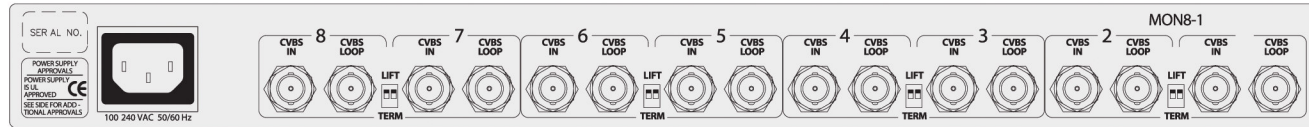

PANORAMAdtv, the video division of Wohler Technologies, Inc.

PANORAMAdtv MON8-1

Compact Dual Standard Eight Screen LCD Color Video Monitor

Features:

- Eight 1.8" Color LCD Video Screens
 - Ideal for Quick Confidence Checks of Multiple Channels
 - 1 Composite Video Input with a Loop-Through Output - Per Screen
 - NTSC & PAL Autosensing
 - Requires only 1U of Rack Space
 - Internal AC Power Transformer, no Power "Bricks"
- Hanging behind the Unit

Specifications:

Video inputs 8 composite with loop through, 1 per screen
Video input termination Selectable 75 Ohms
Video outputs 8 composite with loop through, 1 per screen
Input signal NTSC or PAL, autosensing
Aspect ratio 4:3
Display size 1.75" (diagonal) x 8
Active area per display 35.6 x 26.6mm
Display resolution (dots & lines) 280 (horz) x 220 (vert)
Dot pitch (mm) 0.127 (horz) x 0.121 (vert)
Color configuration RGB Delta
Surface treatment Anti-glare (typ 6% haze)
Panel illumination LED backlight
Contrast ratio 150 (typ)
Brightness (nits) 180 (typ)
Viewing angle (degrees) top=10°, bottom=30°, left=45°, right=45°
Color Temp (K) 7000
Display adjustments Fixed, factory preset
Chassis EIA 310 spec (1RU) x 6.5" deep
Weight 3.5 lbs
Power consumption 33 VA
Power supply 100-240VAC 50/60 Hz