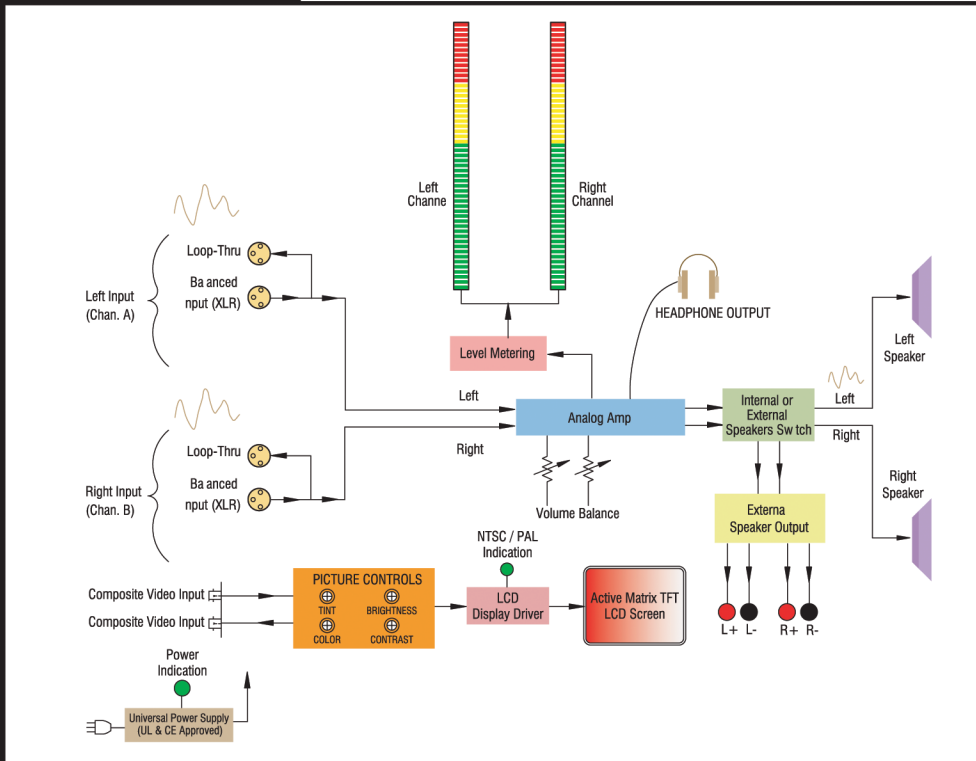

VAMP-1 offers the ability to monitor both audio and video from a single analog source. All contained in one space saving 2U unit.

The built in Color LCD screen offers simple confidence monitoring of video in either NTSC or PAL.

The analog audio section has a single group of two channels with supporting hi-resolution 53-segment tri-color LED bargraph level meters.

VAMP-1 is ideal for broadcast facilities needing confidence-level audio/video monitoring where operator-convenient rackspace is at a premium.

PANORAMAdtv VAMP-1

Analog Audio/Video Color Monitor

Rear Panel:

System Diagram:

Specifications:

Peak acoustic output	100 dB SPL (@ 2 ft.)
Electrical response	20Hz - 20kHz ± 1dB
Acoustic response, 1/6 octave	170 Hz - 16 kHz (±5 dB) (-10dB @ 140Hz, 20kHz)
Speaker amp power output	20 W transient / 11 W cont RMS each side (4 ohm)
Distortion, electrical	Less than 0.1% at any level below limit threshold
Distortion, acoustic	Typically less than 1.5% at frequencies above 200 Hz; 6% or less at worst case
Hum and noise	More than 70 dB below full output
Input	Composite Analog - IV pk-pk NTSC/PAL Auto-sensing
Display Resolution	480H x 230V
Screen type, size	TFT 4" Diagonal
Controls	Brightness, Chroma, Tint, Contrast
Magnetic Shielding	<0.4 gauss any adjacent surface
Weight	17 lbs. (7.7 kg)
AC mains power requirements	100-25-VAC, 50/60Hz auto select
Power consumption (avg,max.)	.60W
Dimensions (H x W x D)	3.5 x 19 x 12 inches (89 x 483 x 298mm)