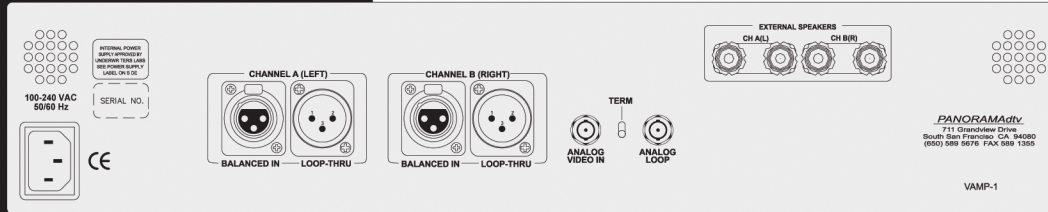

PANORAMAdtv VAMP-1

Analog Audio/Video Color Monitor

Rear Panel: