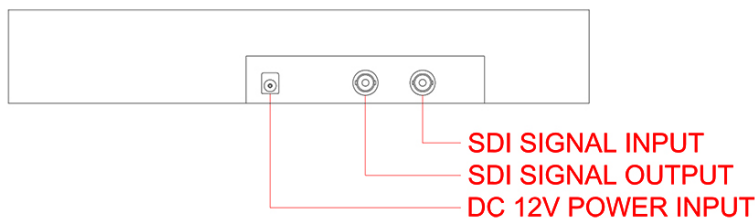

MECHANICAL DRAWINGS:

NOTE :

- (1) Unit : mm
- (2) Unspecified tolerances are +/- 0.5mm.