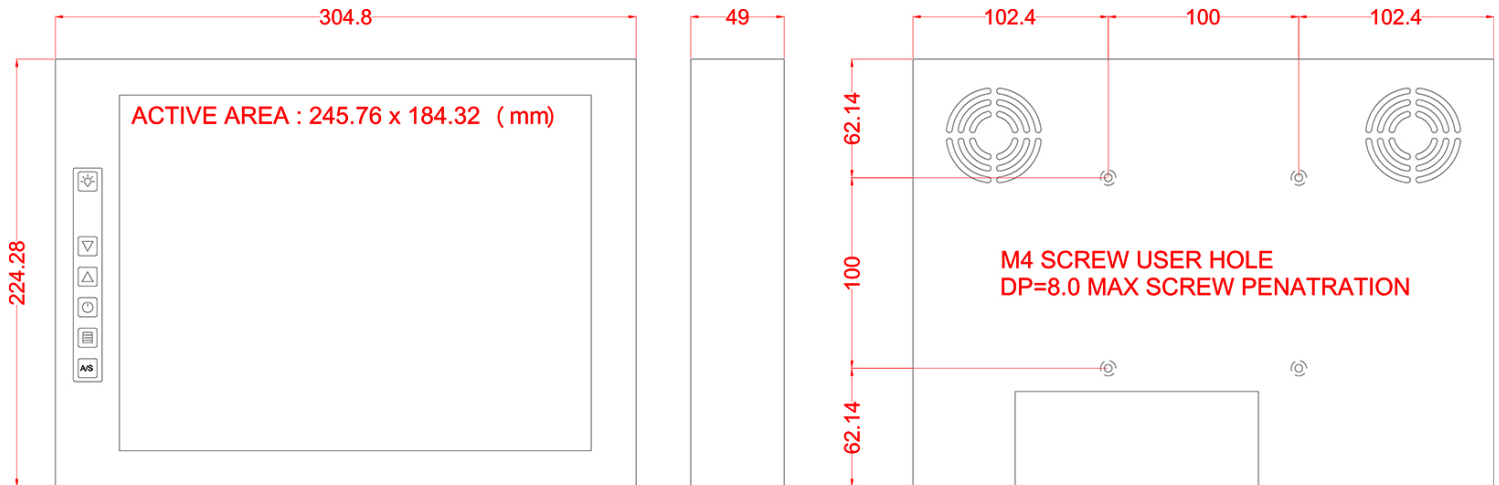

SUNLIGHT READABLE CHASSIS/SURFACE MOUNT HIGH BRIGHTNESS LCD

12.1" Chassis LCD Monitor 1024x768, 1500nits, VGA +DVI + HDMI input
VESA mount + Built-in and integrated with SDI to HDMI signal
converter

Model: YCH1210X-SDI-AM01

FEATURES:

- Sunlight Readable.
- LED Backlight.
- 12.1" SVGA/XGA TFT LCD with resolution up to 1024x768
- Suitable for military, tablet, ruggedized PC, kiosk, advertising, POS, marine, transportation, gaming, gas pump.

System Specifications

Brightness (cd/m ²)	1500
Display Resolution (pixel)	SVGA(1024 x 768)
Display Color	262K / 16.2M
Viewing Angles (CR≥10)	80 / 80 / 80 / 60
Contrast Ratio	600:1
Response Time (msec)	35
Backlight Unit	LED
Input	VGA+DVI+HDMI

MECHANICAL DRAWINGS:

NOTE :

- (1) Unit : mm
- (2) Unspecified tolerances are +/- 0.5mm.