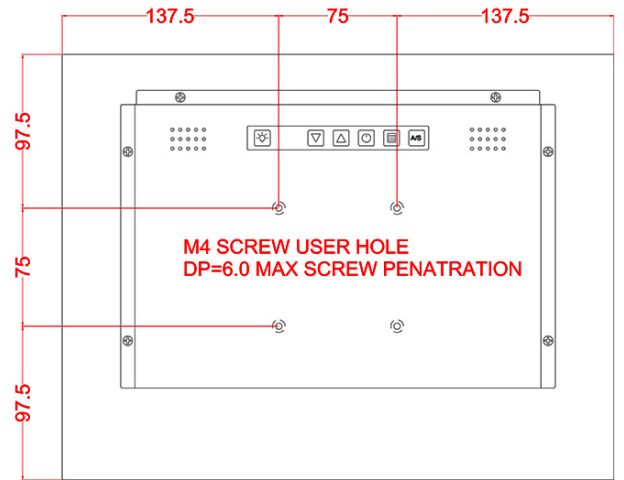

MECHANICAL DRAWINGS:

Note :

- (1) Unit : mm ◦
- (2) Unspecified tolerances are ± 0.5 mm.