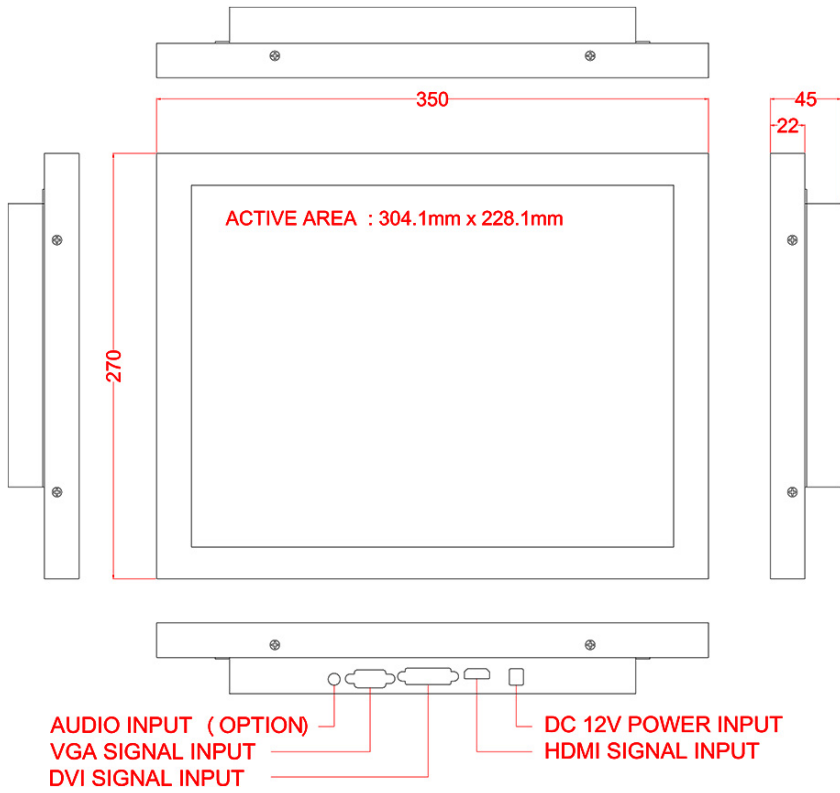

MECHANICAL DRAWINGS:

Note :

- (1) Unit : mm ◦
- (2) Unspecified tolerances are ± 0.5 mm.