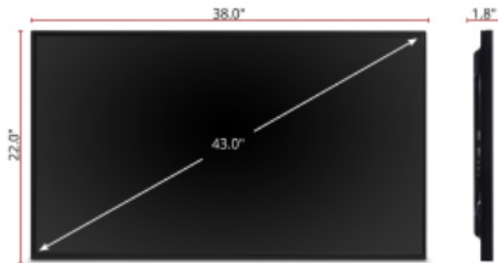

All in One Smart Display

43" All in One Smart Display Built-in Quad Core Media Player with 16GB Storage with Embedded LAN and Wi-Fi

Model: SCPCW4300-AO

Featuring an internal media player, this commercial display gives you everything you need for easy digital signage – right out of the box. Loaded with a powerful, high-performance processor and 16GB of storage (upgradeable to 32GB), the built-in media player ensures hours upon hours of smooth, high-definition multimedia content delivery. Also features built-in LAN / WiFi for easy connection to the internet for content delivery. Additional commercial features include an internal scheduler, tiling for video wall applications, and commercial construction for reliable messaging 24 hours a day, 7 days a week.

FEATURES:

- Built-in Quad Core Media Player with 16GB Storage
- Embedded LAN and Wi-Fi
- Internet Browser
- Internal Scheduler
- Content Management Software

1. Menu Controls	4. AC In	8. DVI-I In/Out	11. Audio Out	15. HDMI x2
2. VESA® Compatible Wall Mount 400 x 400 mm	5. SD Reader	9. Audio In	12. RS232 In/Out	
3. Menu Controls	6. Micro USB	10. USB 2.0 (Type A x2, Type B x1)	13. LAN	
	7. DisplayPort In/Out		14. IR In/Out	

43"
DISPLAY

1920 x 1080
RESOLUTION

450 cd/m2
BRIGHTNESS

24/7