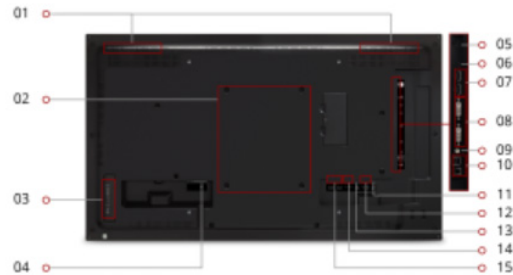

All in One Smart Display

43" All in One Smart Display Built-in Quad Core Media Player with 16GB Storage with Embedded LAN and Wi-Fi

Model: SCPCW4300-AO

Featuring an internal media player, this commercial display gives you everything you need for easy digital signage – right out of the box. Loaded with a powerful, high-performance processor and 16GB of storage (upgradeable to 32GB), the built-in media player ensures hours upon hours of smooth, high-definition multimedia content delivery. Also features built-in LAN / WiFi for easy connection to the internet for content delivery. Additional commercial features include an internal scheduler, tiling for video wall applications, and commercial construction for reliable messaging 24 hours a day, 7 days a week.

FEATURES:

- Built-in Quad Core Media Player with 16GB Storage
- Embedded LAN and Wi-Fi
- Internet Browser
- Internal Scheduler
- Content Management Software

1. Menu Controls	4. AC In	8. DVI-I In/Out	11. Audio Out	15. HDMI x2
2. VESA® Compatible Wall Mount 400 x 400 mm	5. SD Reader	9. Audio In	12. RS232 In/Out	
3. Menu Controls	6. Micro USB	10. USB 2.0 (Type A x2, Type B x1)	13. LAN	
	7. DisplayPort In/Out		14. IR In/Out	

43"
DISPLAY

1920 x 1080
RESOLUTION

450 cd/m2
BRIGHTNESS

24/7