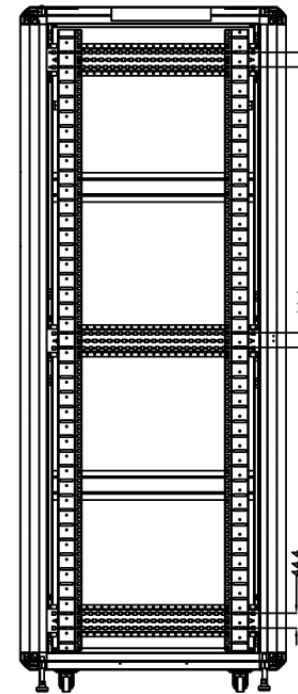

Front View
 (Without front door)

Front View
 (With glass door)

Side View

A-A Section

Mounting dimension

Top

B-B Section

	Height	Width	Depth
42U	2068	600	800
37U	1846	600	800
36U	1801	600	800
22U	1179	600	800