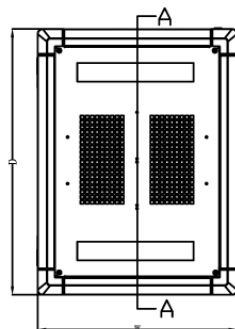

Front View
 (Without front door)

Front View
 (With glass door)

Side View

A-A Section

Mounting dimension

Top

B-B Section

	Height	Width	Depth
42U	2068	600	800
37U	1846	600	800
36U	1801	600	800
22U	1179	600	800