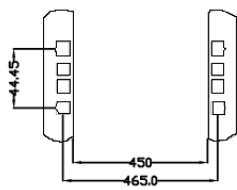

Front View
 (Without front door)

Front View
 (With glass door)

Side View

A-A Section

Mounting dimension

Top

B-B Section

	Height	Width	Depth
42U	2068	600	800
37U	1846	600	800
36U	1801	600	800
22U	1179	600	800