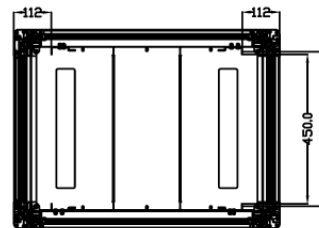

Front View
 (Without front door)

Front View
 (With glass door)

Side View

A-A Section

Mounting dimension

Top

B-B Section

	Height	Width	Depth
42U	2068	600	800
37U	1846	600	800
36U	1801	600	800
22U	1179	600	800