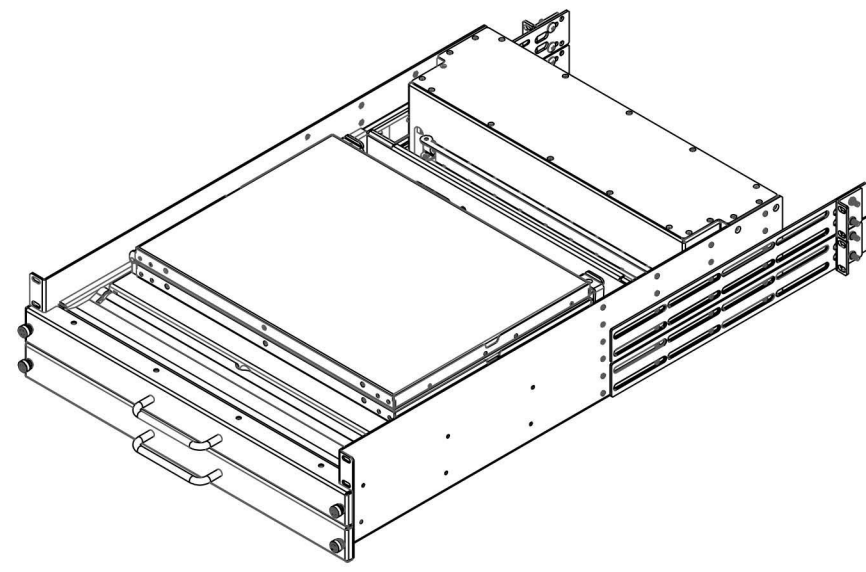

Fully Closed

Arms can retract to fit 26" and extend to over 34"

Open State 2 : Monitor Opened, Keyboard Extended

Open State 1 Monitor Opened

		i-Tech Company LLC TOLL FREE: (888) 483-2418 • EMAIL: info@itechlcd.com • WEB: www.iTechLCD.com	
SIZE C	PART N O. DRP3DW17-4DVI-MKB	REV -	SCALE: 1:8
		SHEET 1 OF 1	