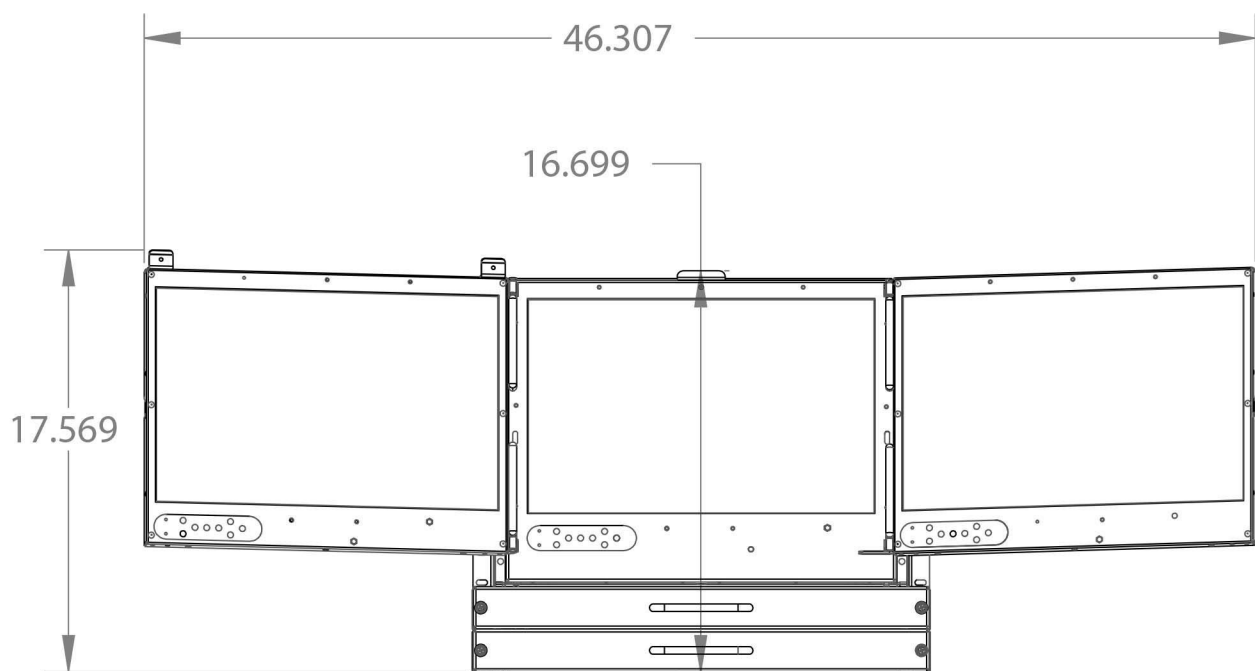

Fully Closed

Arms can retract to fit 26" and extend to over 34"

Open State 2 : Monitor Opened, Keyboard Extended

Open State 1 Monitor Opened

		i-Tech Company LLC TOLL FREE: (888) 483-2418 • EMAIL: info@itechlcd.com • WEB: www.iTechLCD.com	
SIZE C	PART N O. DRP3DW17-4DVI-MKB	REV -	SCALE: 1:8
		SHEET 1 OF 1	