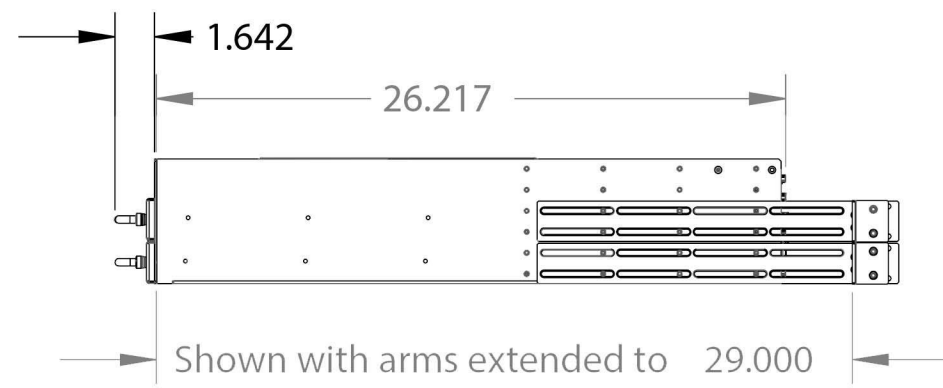

Fully Closed

Arms can retract to fit 26" and extend to over 34"

Open State 2 : Monitor Opened, Keyboard Extended

Open State 1 Monitor Opened

		i-Tech Company LLC TOLL FREE: (888) 483-2418 • EMAIL: info@itechlcd.com • WEB: www.iTechLCD.com	
SIZE C	PART N O. DRP3DW17-4DVI-MKB	REV -	SCALE: 1:8
		SHEET 1 OF 1	