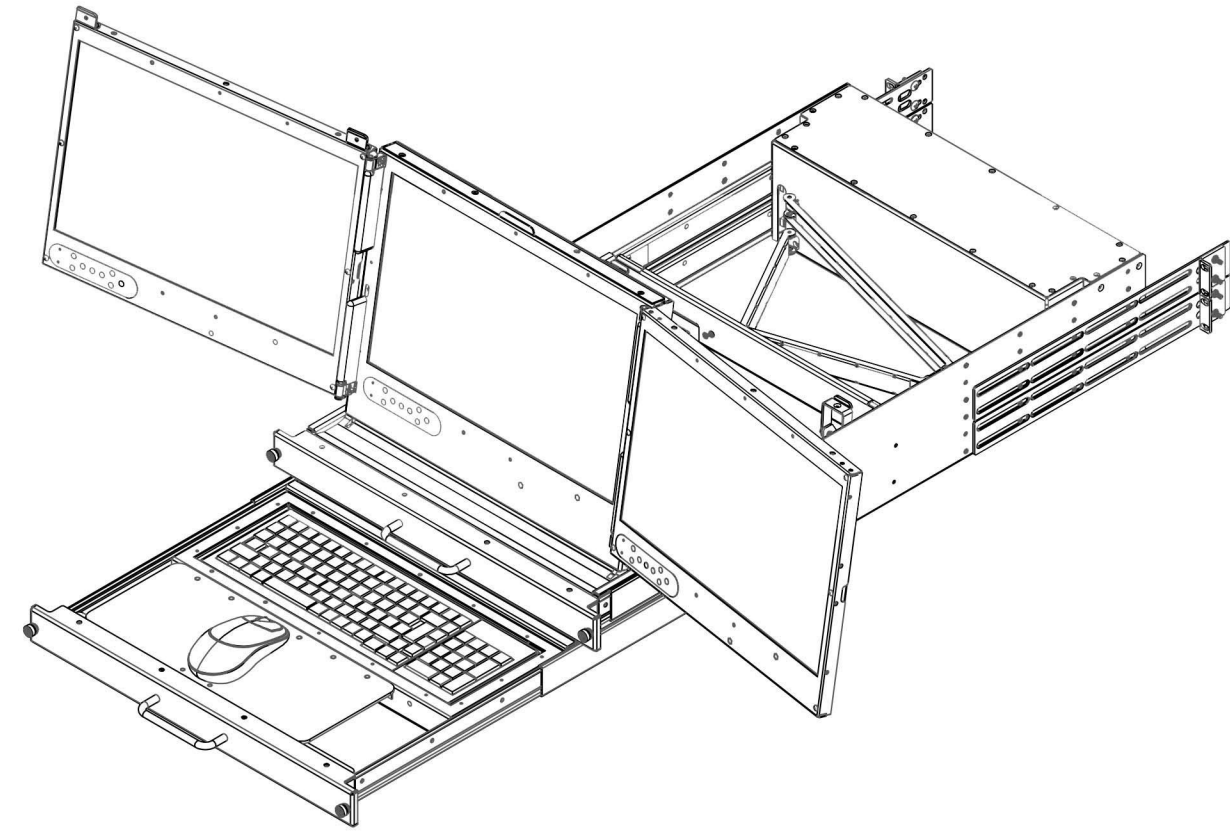

Fully Closed

Arms can retract to fit 26" and extend to over 34"

Open State 2 : Monitor Opened, Keyboard Extended

Open State 1 Monitor Opened

		i-Tech Company LLC TOLL FREE: (888) 483-2418 • EMAIL: info@itechlcd.com • WEB: www.iTechLCD.com	
SIZE C	PART N O. DRP3DW17-4DVI-MKB	REV -	SCALE: 1:8
		SHEET 1 OF 1	