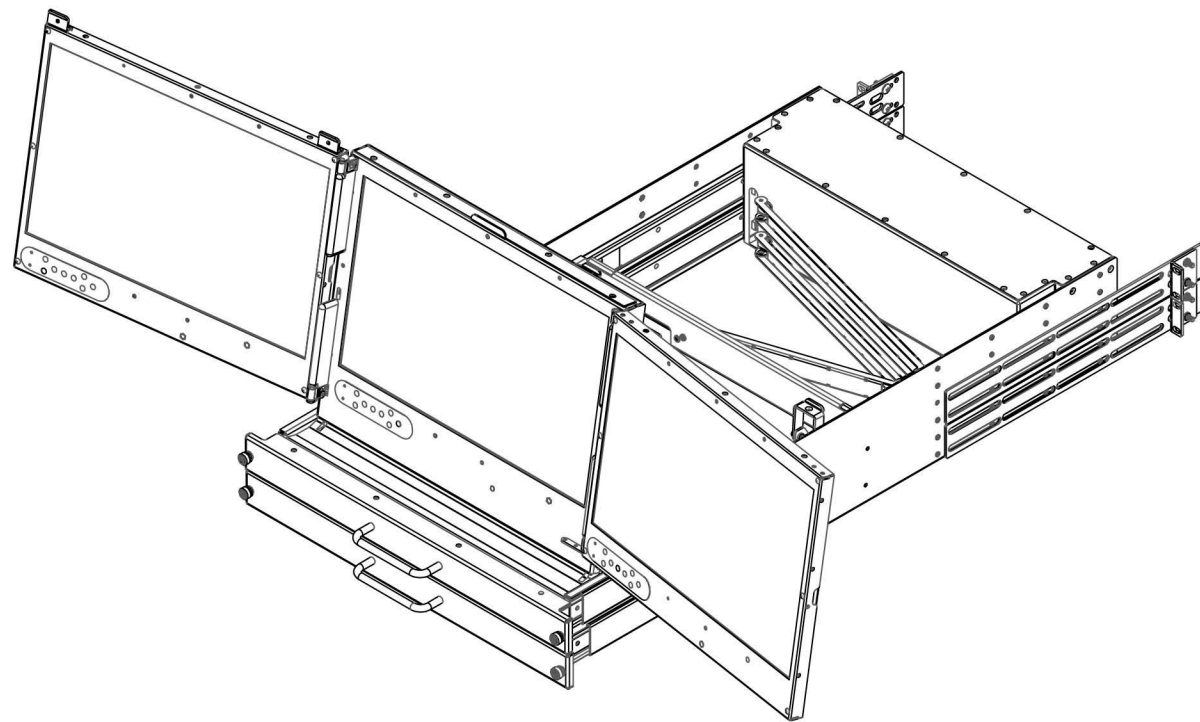

Fully Closed

Arms can retract to fit 26" and extend to over 34"

Open State 2 : Monitor Opened, Keyboard Extended

Open State 1 Monitor Opened

		i-Tech Company LLC TOLL FREE: (888) 483-2418 • EMAIL: info@itechlcd.com • WEB: www.iTechLCD.com	
SIZE C	PART N O. DRP3DW17-4DVI-MKB	REV -	SCALE: 1:8
		SHEET 1 OF 1	