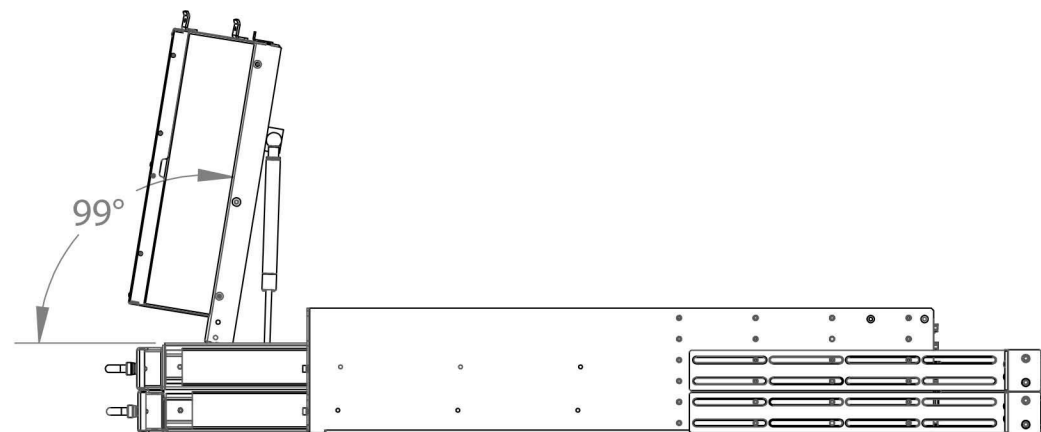

Fully Closed

Arms can retract to fit 26" and extend to over 34"

Open State 2 : Monitor Opened, Keyboard Extended

Open State 1 Monitor Opened

		i-Tech Company LLC TOLL FREE: (888) 483-2418 • EMAIL: info@itechlcd.com • WEB: www.iTechLCD.com	
SIZE C	PART N O. DRP3DW17-4DVI-MKB	REV -	SCALE: 1:8
		SHEET 1 OF 1	