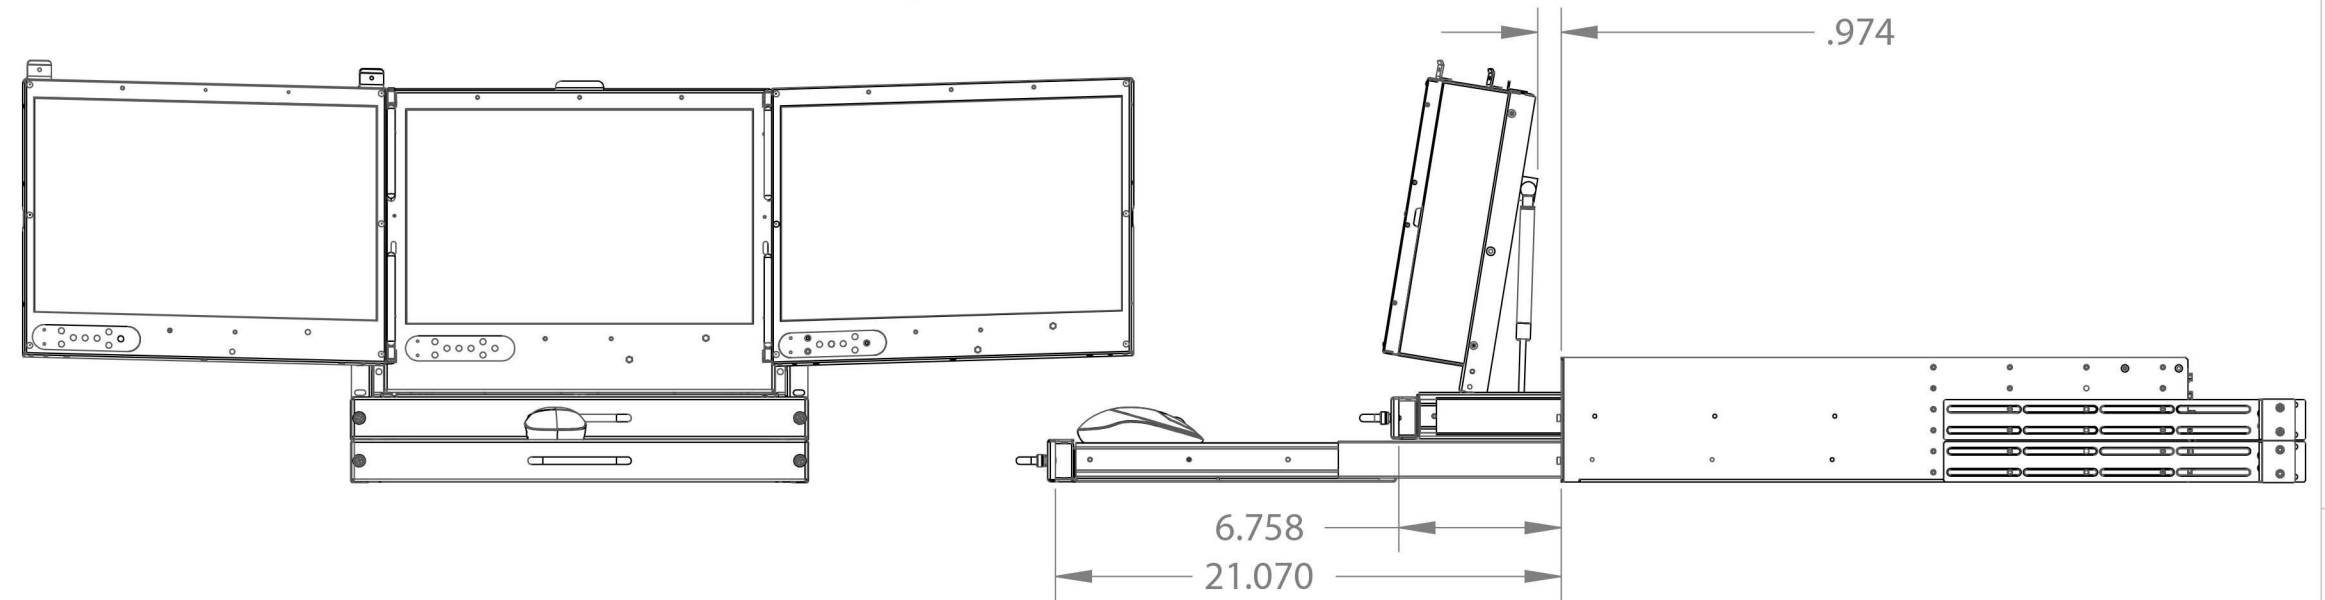

Fully Closed

Arms can retract to fit 26" and extend to over 34"

Open State 2 : Monitor Opened, Keyboard Extended

Open State 1 Monitor Opened

		i-Tech Company LLC TOLL FREE: (888) 483-2418 • EMAIL: info@itechlcd.com • WEB: www.iTechLCD.com	
SIZE C	PART N O. DRP3DW17-4DVI-MKB	REV -	SCALE: 1:8
		SHEET 1 OF 1	