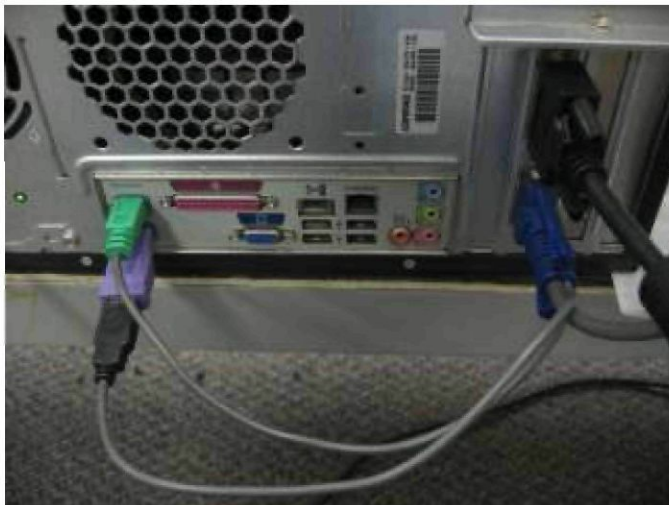

How-To connect NE-6 Cable

The **yellow** VGA connector is connected to LCD/Keyboard Drawer

For PS/2 connection

The **blue** VGA connector is connected to PC/servers system.

The **black+purple** one is for keyboard and **green** one is for mouse signal.

For USB connection

The **blue** VGA connector is connected to PC/servers system.

The **black** one is for both keyboard & mouse signal.

**** No need to plug in the green one.**